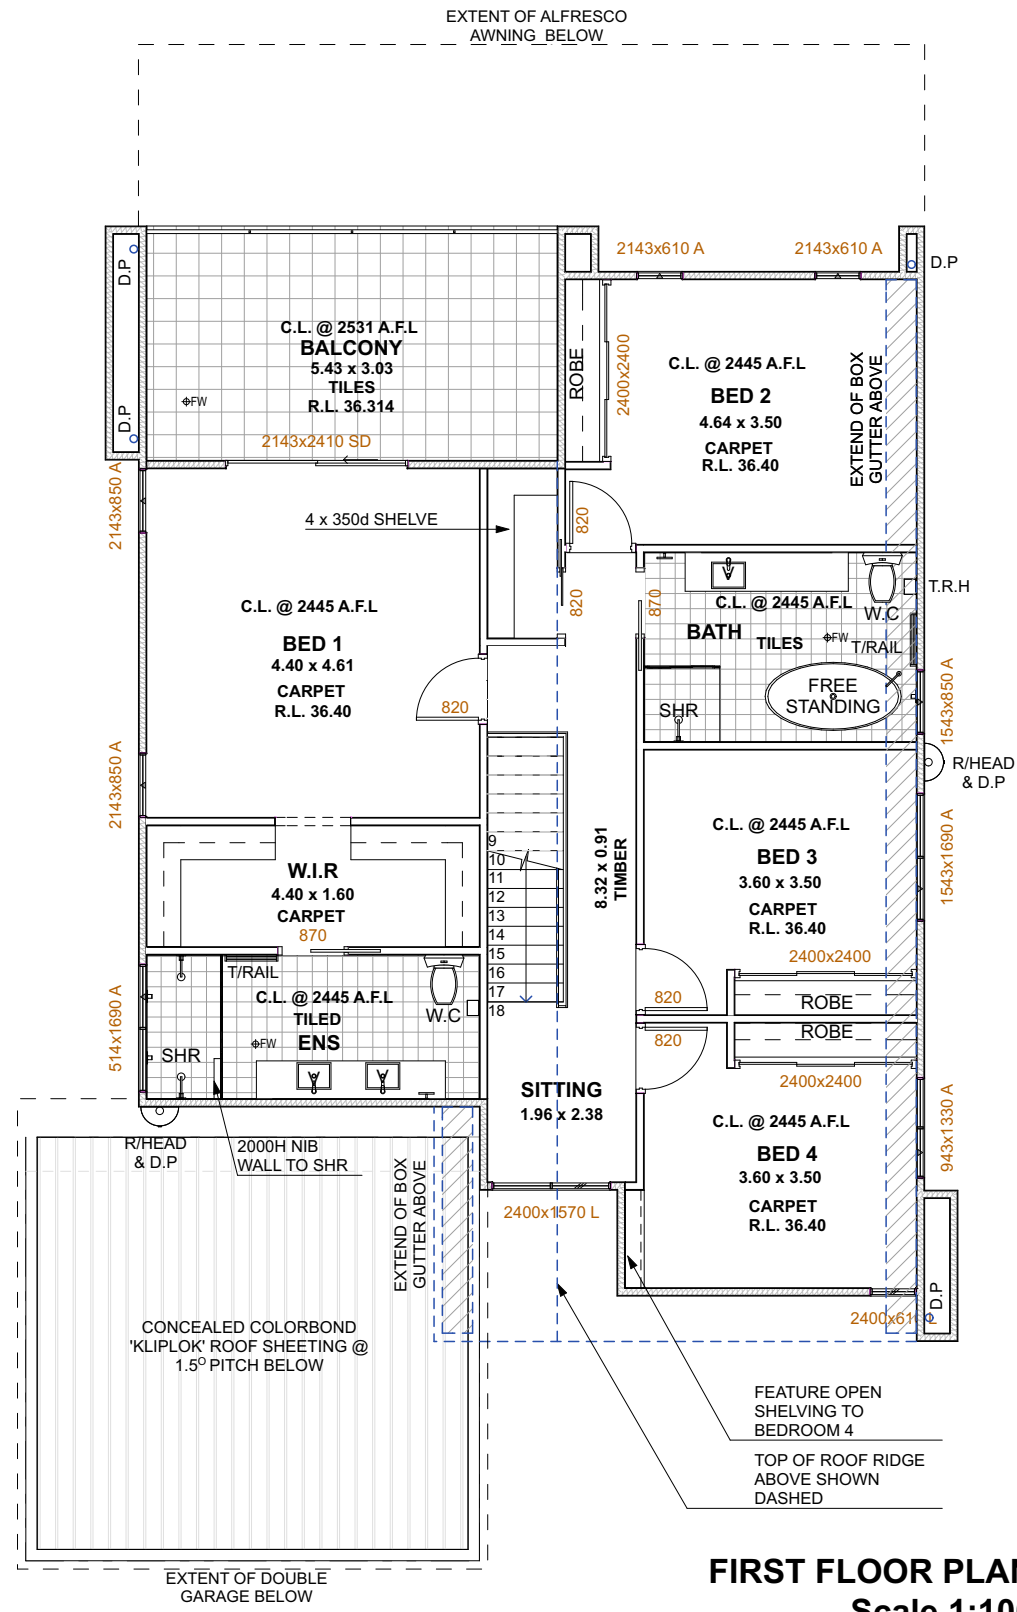

Schlager Homes

Double Storey Home
Type A

SCHLAGER HOMES BR: 101285
HOMES WITH A DIFFERENCE
LOWES ALLY DIFFERENCE

Prices from
\$425,298.00

Schlager Homes

Double Storey Home

Type A

SCHLAGER HOMES BR: 101285
HOMES WITH A DIFFERENCE

GROUND FLOOR PLAN
Scale 1:100

FIRST FLOOR PLAN
Scale 1:100

BUILDING AREAS	
GROUND FLOOR AREAS	
ALFRESCO	36.40
ENTRY	9.85
GARAGE	38.00
GROUND LIVING	121.43
	205.68 m²
FIRST FLOOR AREAS	
BALCONY	16.90
FIRST LIVING	113.08
	129.98 m²
TOTAL LIVING AREAS	234.51 m²
TOTAL BUILDING AREAS	335.66 m²