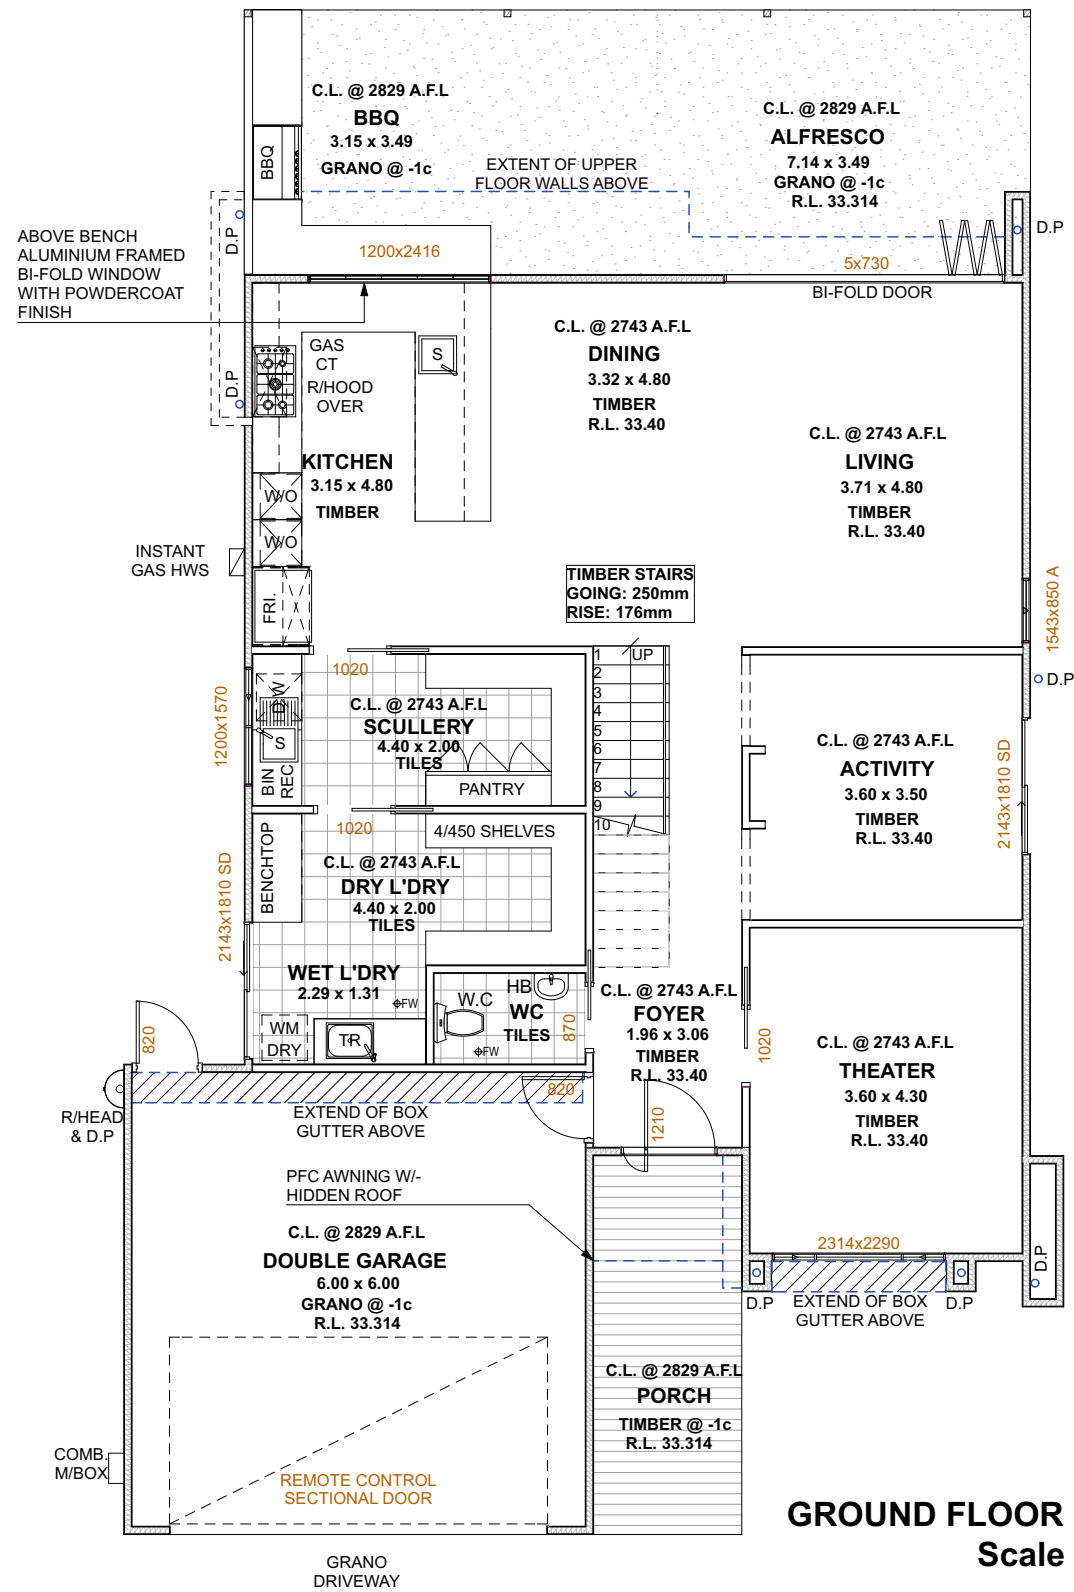

Schlager Homes

Double Storey Home
Type A

SCHLAGER HOMES BR: 101285
HOMES WITH A DIFFERENCE
LOWES ALLY DIFFERENCE

Prices from
\$425,298.00

Schlager Homes

Double Storey Home

Type A

SCHLAGER HOMES BR: 101285
HOMES WITH A DIFFERENCE

GROUND FLOOR PLAN
Scale 1:100

FIRST FLOOR PLAN
Scale 1:100

BUILDING AREAS	
GROUND FLOOR AREAS	
ALFRESCO	36.40
ENTRY	9.85
GARAGE	38.00
GROUND LIVING	121.43
	205.68 m²
FIRST FLOOR AREAS	
BALCONY	16.90
FIRST LIVING	113.08
	129.98 m²
TOTAL LIVING AREAS	234.51 m²
TOTAL BUILDING AREAS	335.66 m²