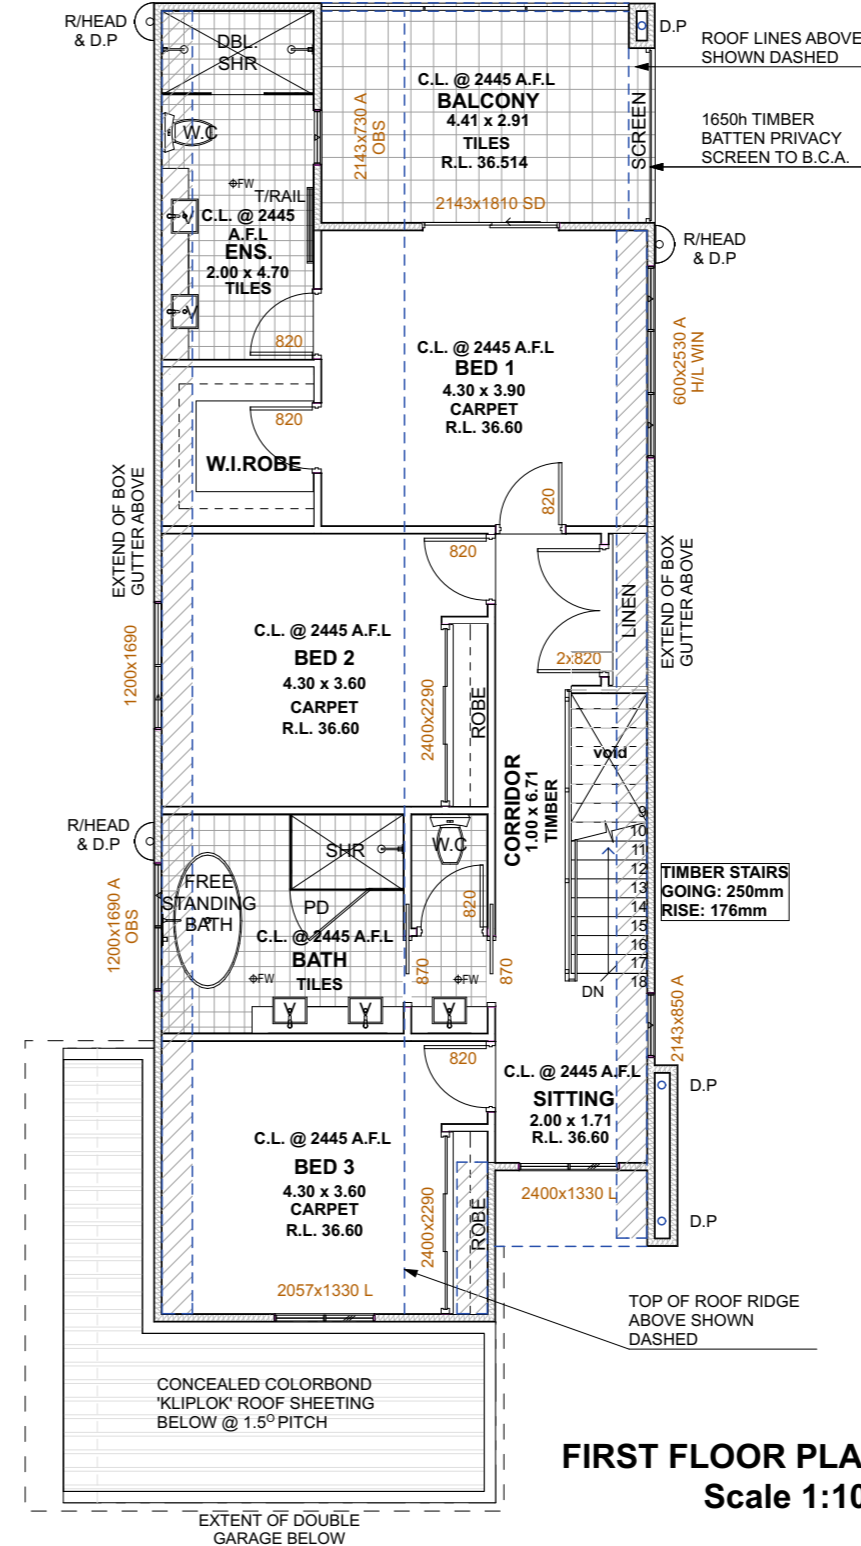

Schlager Homes

Double Storey Home
Type B

Prices from
\$318,158.00

SCHLAGER HOMES BR: 101285
HOMES WITH A DIFFERENCE
LIVING WITH DIFFERENCE

Schlager Homes

Double Storey Home

Type B

SCHLAGER HOMES BR: 101285
HOMES WITH A DIFFERENCE

| BUILDING AREAS | |
|-----------------------------|-----------------------------|
| GROUND FLOOR AREAS | |
| ALFRESCO | 19.89 |
| GARAGE | 38.69 |
| GROUND LIVING | 74.70 |
| PORCH | 9.50 |
| | 142.78 m² |
| FIRST FLOOR AREAS | |
| BALCONY | 12.79 |
| FIRST LIVING | 98.63 |
| | 111.42 m² |
| TOTAL LIVING AREAS | 173.33 m² |
| TOTAL BUILDING AREAS | 254.20 m² |