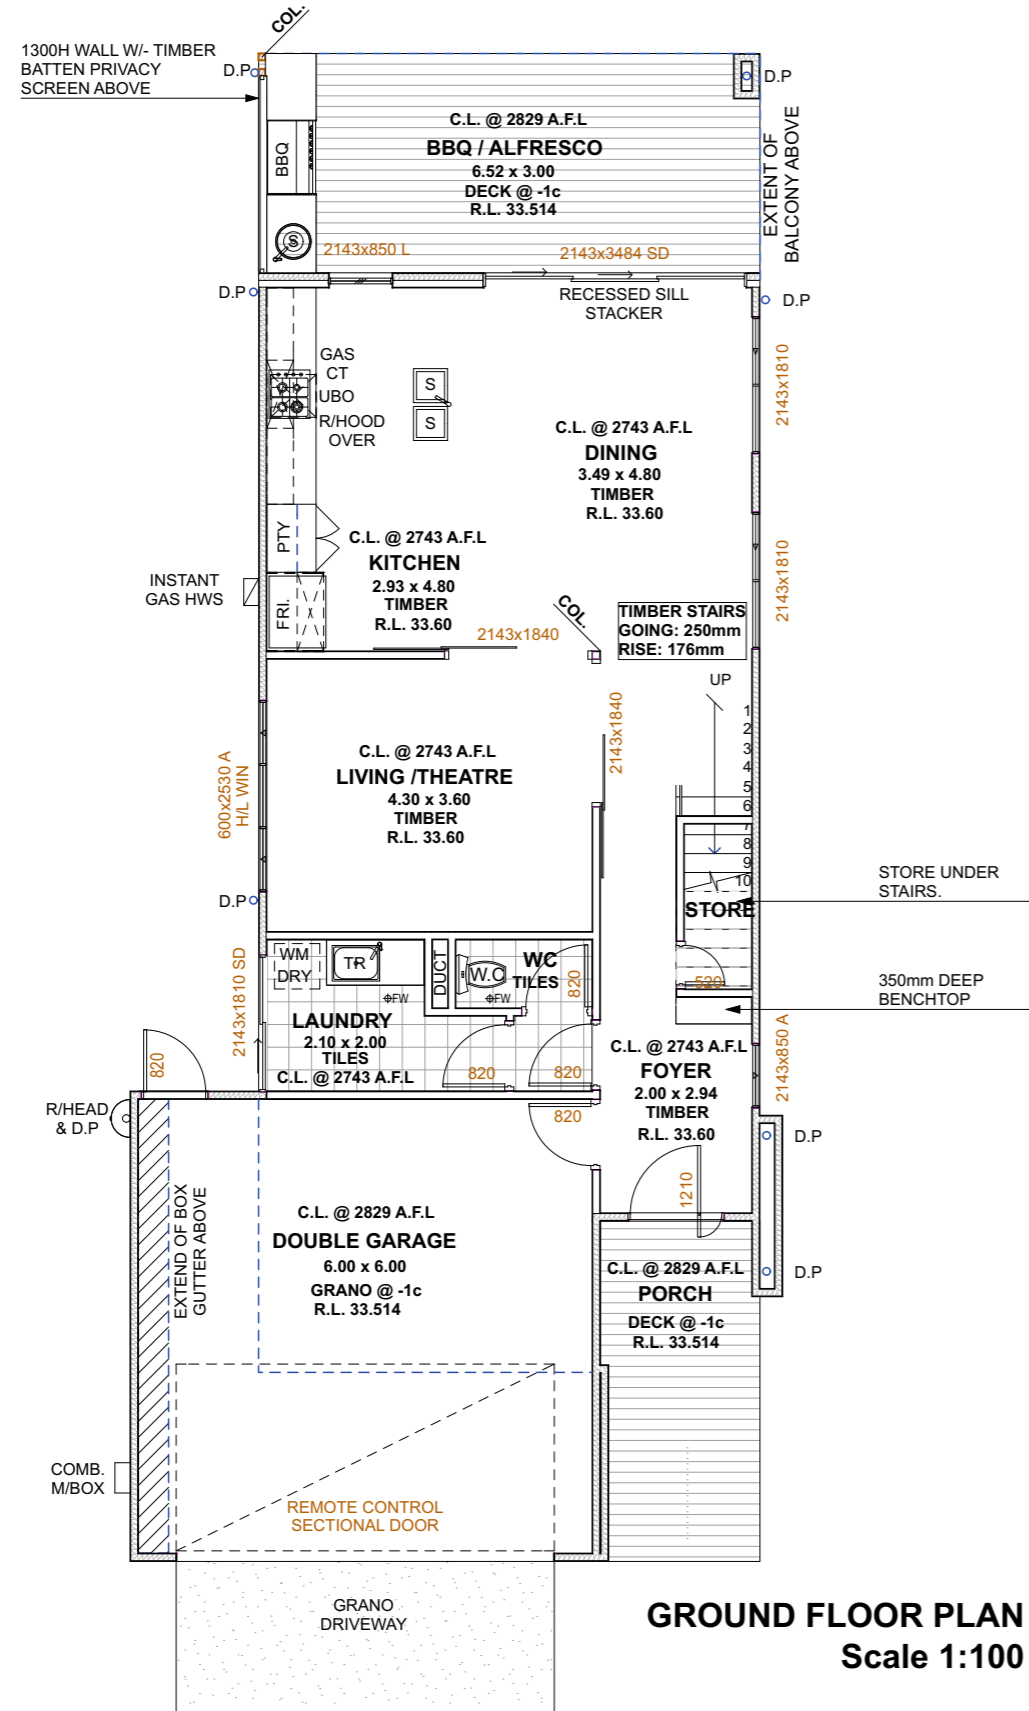

Schlager Homes

Double Storey Home
Type B

Prices from
\$318,158.00

SCHLAGER HOMES BR: 101285
HOMES WITH A DIFFERENCE
LIVING WITH DIFFERENCE

Schlager Homes

Double Storey Home

Type B

SCHLAGER HOMES BR: 101285
HOMES WITH A DIFFERENCE

| BUILDING AREAS | |
|-----------------------------|-----------------------------|
| GROUND FLOOR AREAS | |
| ALFRESCO | 19.89 |
| GARAGE | 38.69 |
| GROUND LIVING | 74.70 |
| PORCH | 9.50 |
| | 142.78 m² |
| FIRST FLOOR AREAS | |
| BALCONY | 12.79 |
| FIRST LIVING | 98.63 |
| | 111.42 m² |
| TOTAL LIVING AREAS | 173.33 m² |
| TOTAL BUILDING AREAS | 254.20 m² |