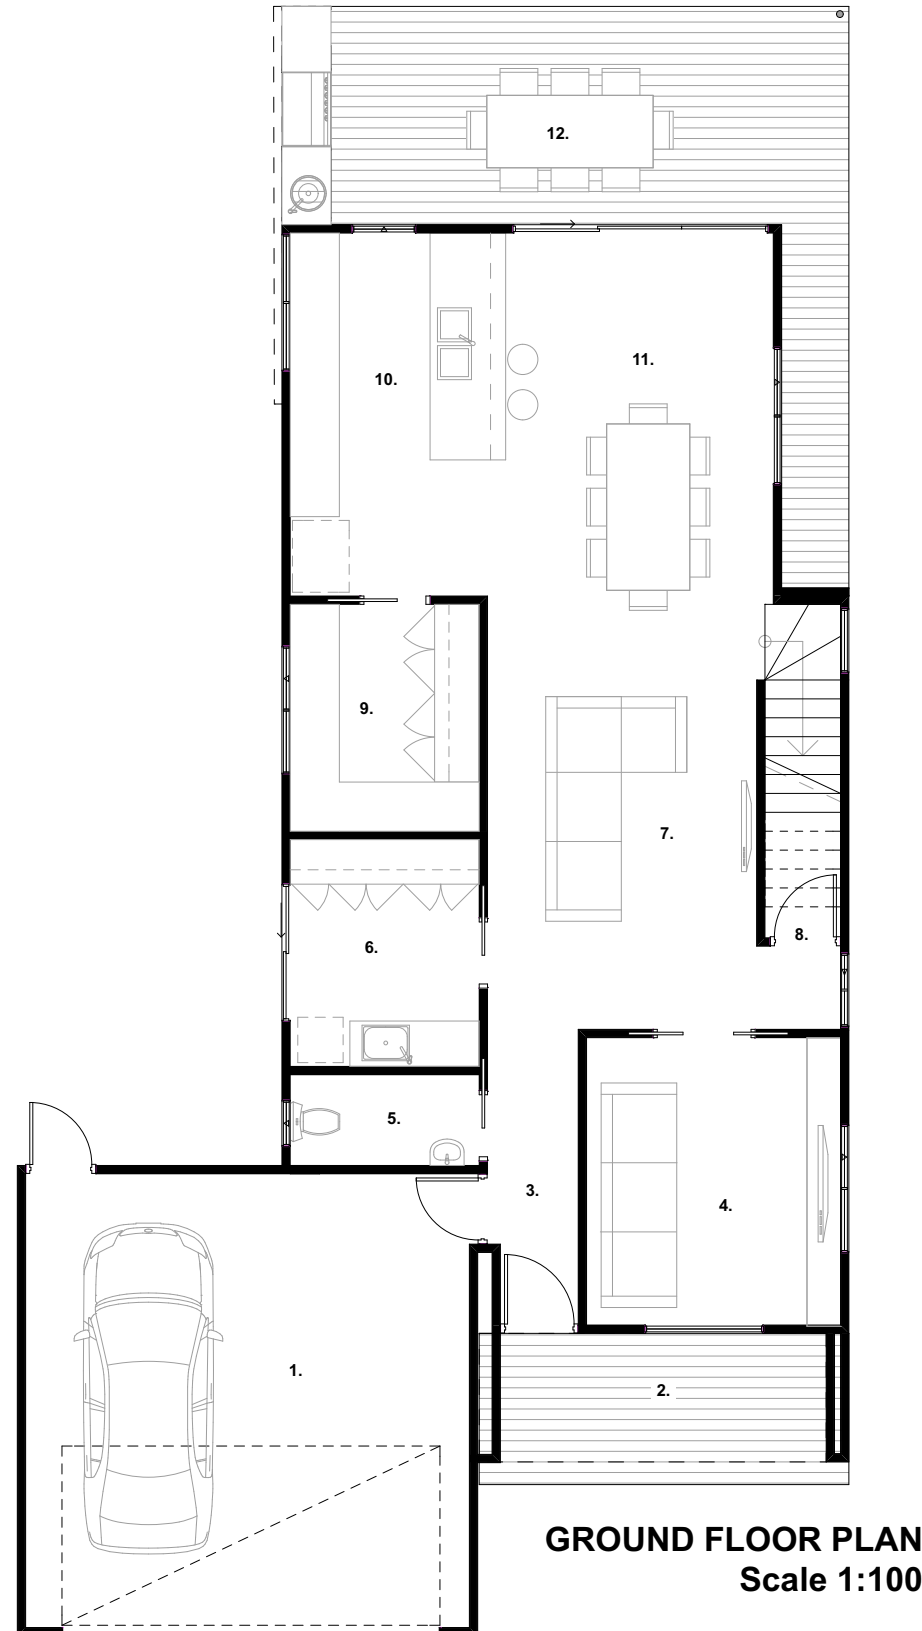

Schlager Homes

Double Storey Home
Type C

Prices from
\$378,002.00

SCHLAGER HOMES BR: 101285
HOMES WITH A DIFFERENCE
HOMES WITH A DIFFERENCE

Schlager Homes

Double Storey Home

Type C

SCHLAGER HOMES BR: 101285
 HOMES WITH A DIFFERENCE
HOMES WITH A DIFFERENCE

type C room legend

<i>ground floor</i>	
1. double garage	6.00 X 6.00
2. entry threshold	4.30 X 1.70
3. foyer	1.20 X 3.90
4. theater	3.40 X 3.80
5. powder	2.50 X 1.20
6. laundry	2.50 X 3.00
7. living	3.60 X 5.70
8. store	1.00 X 2.00
9. scullery	2.50 X 3.00
10. kitchen	2.50 X 4.80
11. dining	3.90 X 4.80
12. alfresco	7.50 X 2.90
<i>first floor</i>	
13. sitting	2.50 X 6.40
14. bed 1	4.70 X 4.80
15. ensuite	2.50 X 3.10
16. w.i.robe	2.50 X 1.60
17. bed 2	3.60 X 3.50
18. bath	2.50 X 2.80
19. wc	0.90 X 1.80
20. bed 3	3.60 X 4.00
21. bed 4	3.60 X 4.00

areas	
lower living (incl. ext. walls):	99m ²
upper living (incl. ext. walls):	118m ²
double garage:	39m ²
alfresco:	26m ²
total:	282m²