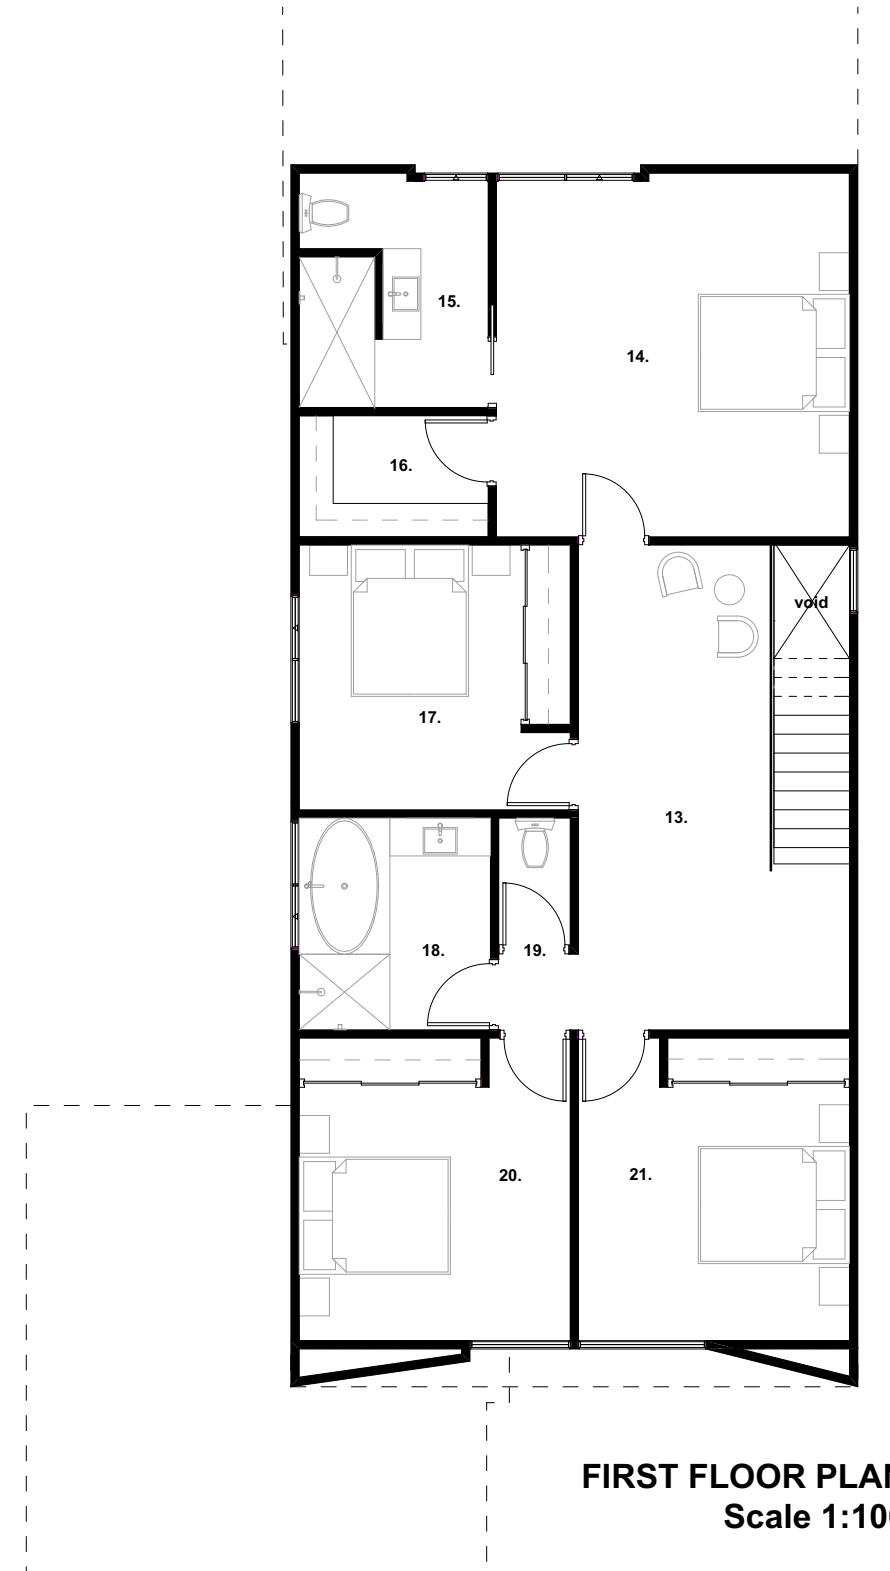

Schlager Homes

Double Storey Home
Type C

Prices from
\$378,002.00

SCHLAGER HOMES BR: 101285
HOMES WITH A DIFFERENCE
HOMES WITH A DIFFERENCE

Schlager Homes

Double Storey Home

Type C

SCHLAGER HOMES BR: 101285
 HOMES WITH A DIFFERENCE
HOMES WITH A DIFFERENCE

type C room legend

<i>ground floor</i>	
1. double garage	6.00 X 6.00
2. entry threshold	4.30 X 1.70
3. foyer	1.20 X 3.90
4. theater	3.40 X 3.80
5. powder	2.50 X 1.20
6. laundry	2.50 X 3.00
7. living	3.60 X 5.70
8. store	1.00 X 2.00
9. scullery	2.50 X 3.00
10. kitchen	2.50 X 4.80
11. dining	3.90 X 4.80
12. alfresco	7.50 X 2.90
<i>first floor</i>	
13. sitting	2.50 X 6.40
14. bed 1	4.70 X 4.80
15. ensuite	2.50 X 3.10
16. w.i.robe	2.50 X 1.60
17. bed 2	3.60 X 3.50
18. bath	2.50 X 2.80
19. wc	0.90 X 1.80
20. bed 3	3.60 X 4.00
21. bed 4	3.60 X 4.00

areas	
lower living (incl. ext. walls):	99m ²
upper living (incl. ext. walls):	118m ²
double garage:	39m ²
alfresco:	26m ²
total:	282m²