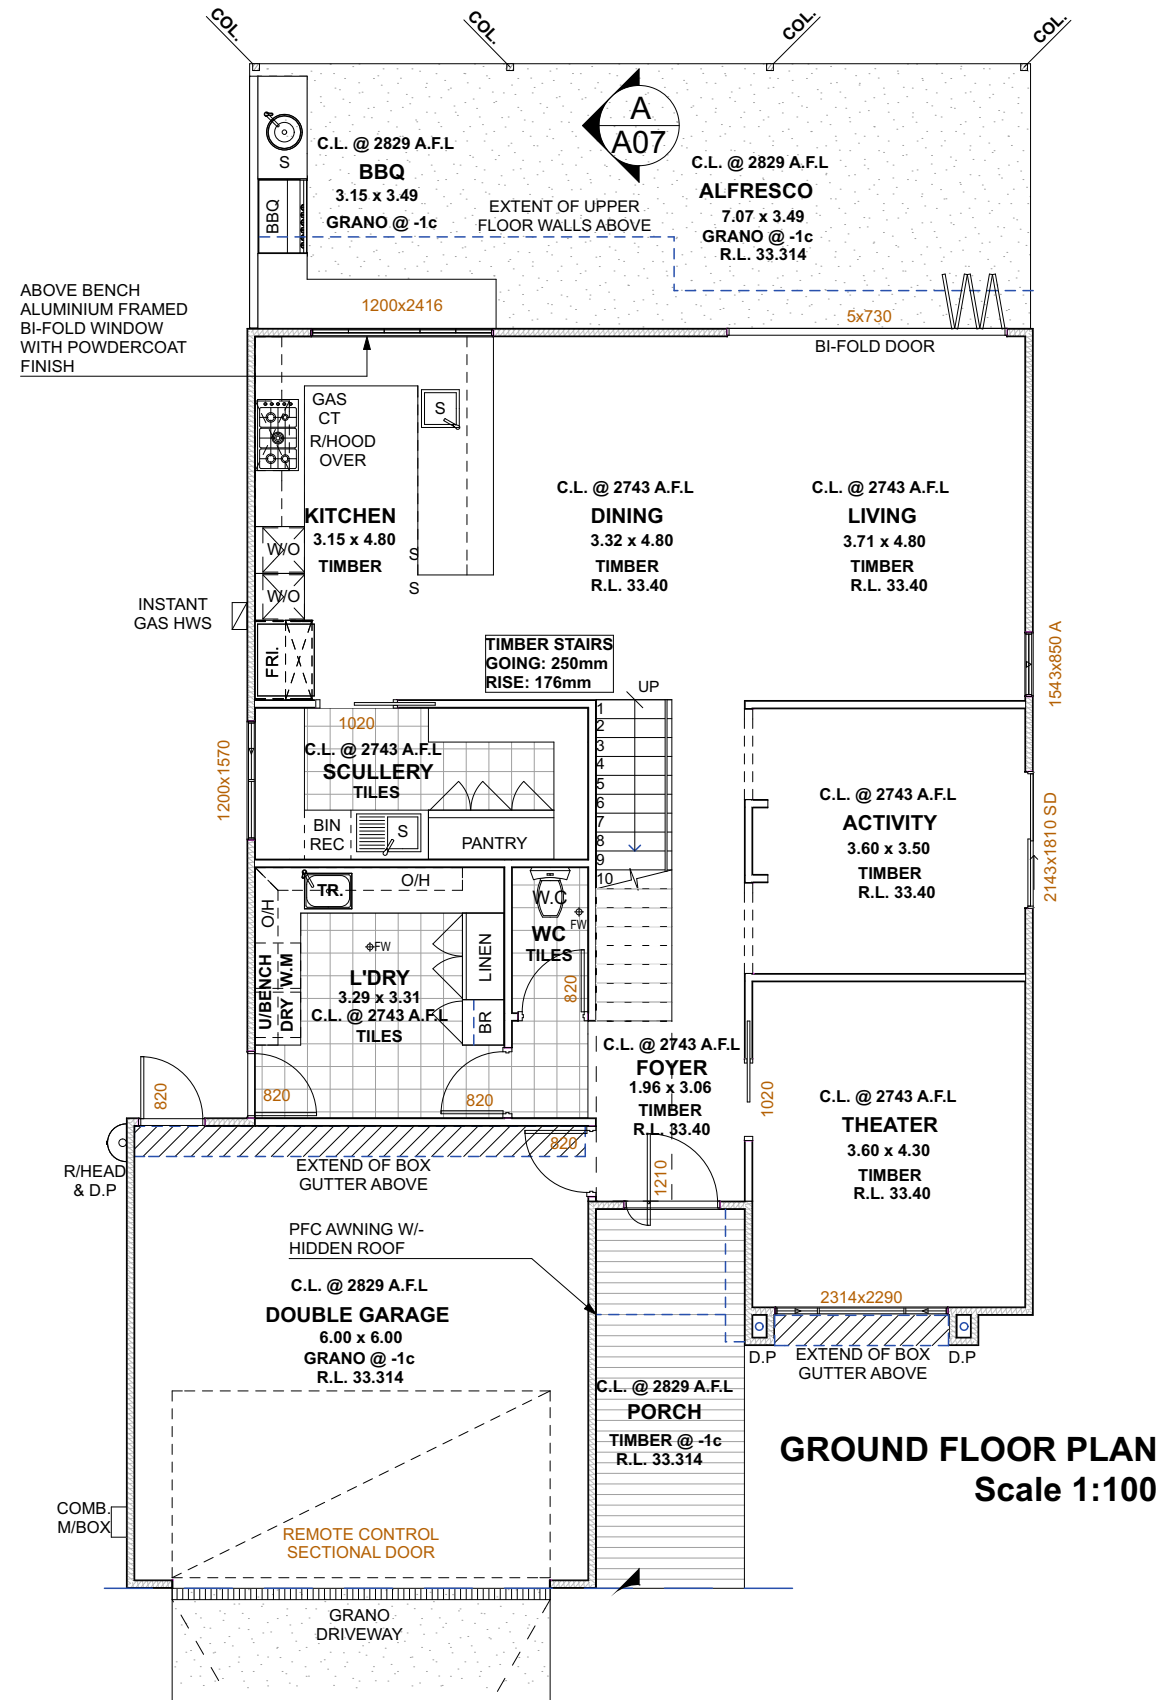

Schlager Homes

Double Storey Home
Type D

Prices from
\$425,298.00

SCHLAGER HOMES BR: 101285
HOMES WITH A DIFFERENCE
LOWES WITH A DIFFERENCE

Schlager Homes

Double Storey Home Type D

SCHLAGER HOMES BR: 101285
HOMES WITH A DIFFERENCE

BUILDING AREAS	
GROUND FLOOR AREAS	
ALFRESCO	36.15
ENTRY	9.84
GARAGE	38.00
GROUND LIVING	121.43
TOTAL GROUND FLOOR AREAS	205.42 m²
FIRST FLOOR AREAS	
BALCONY	16.90
FIRST LIVING	113.08
TOTAL FIRST FLOOR AREAS	129.98 m²
TOTAL LIVING AREAS	234.51 m²
TOTAL BUILDING AREAS	335.40 m²