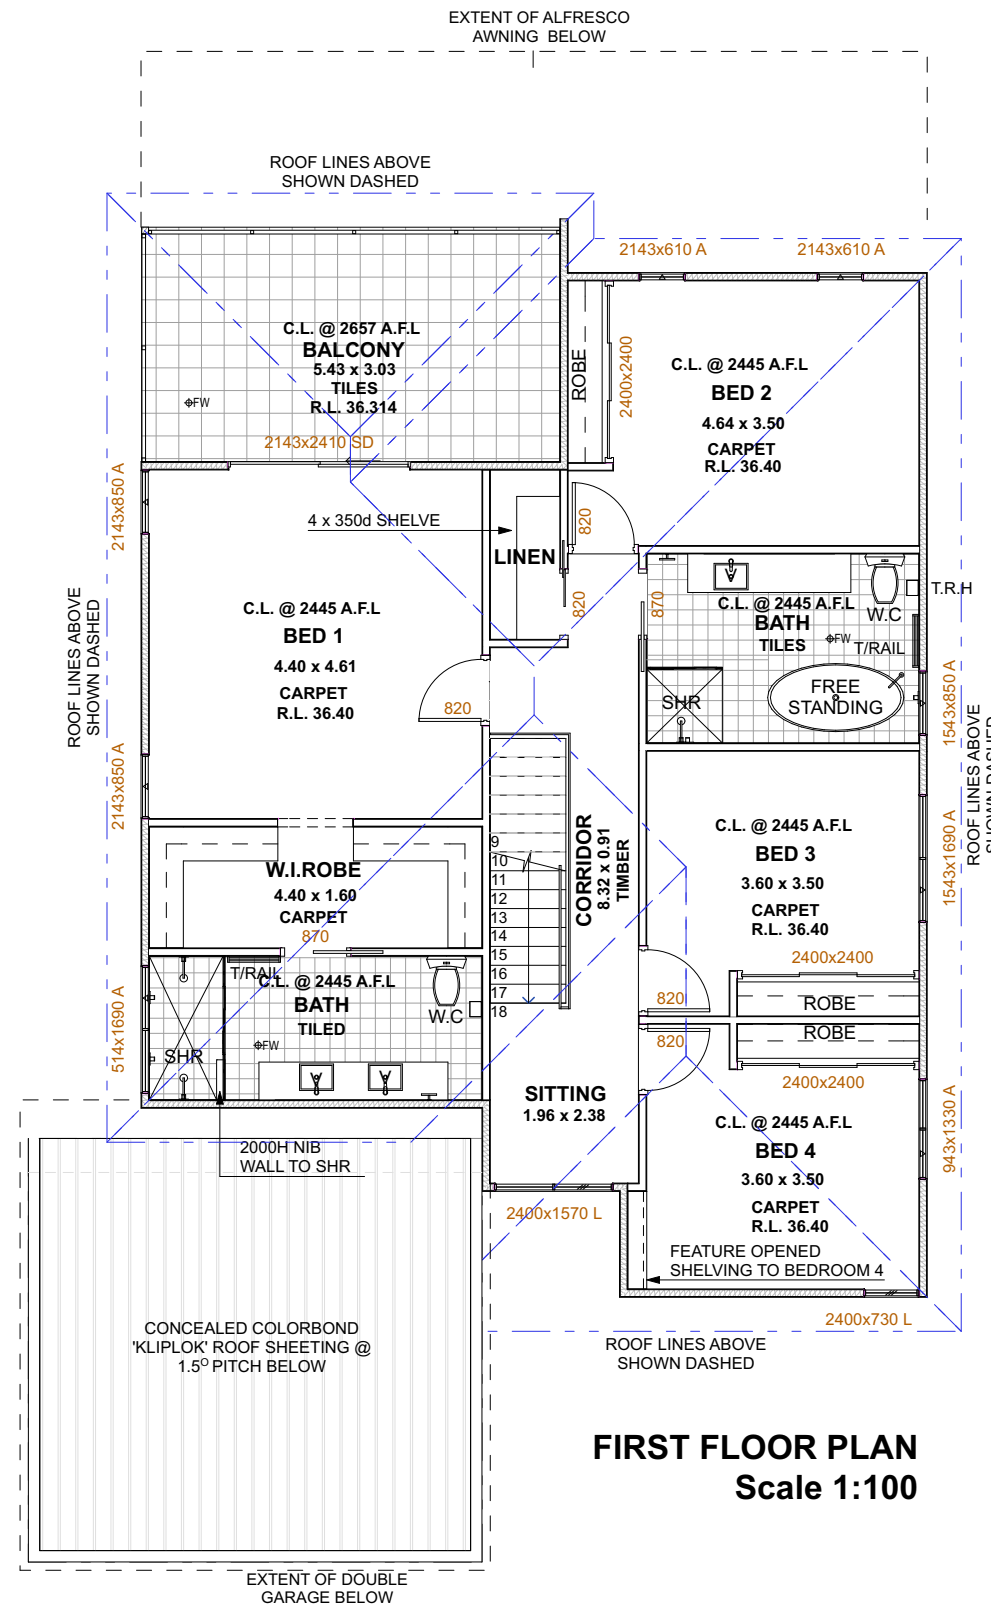

Schlager Homes

Double Storey Home
Type D

Prices from
\$425,298.00

SCHLAGER HOMES BR: 101285
HOMES WITH A DIFFERENCE
LOWES WITH A DIFFERENCE

Schlager Homes

Double Storey Home Type D

SCHLAGER HOMES BR: 101285
HOMES WITH A DIFFERENCE

BUILDING AREAS	
GROUND FLOOR AREAS	
ALFRESCO	36.15
ENTRY	9.84
GARAGE	38.00
GROUND LIVING	121.43
TOTAL GROUND FLOOR AREAS	205.42 m²
FIRST FLOOR AREAS	
BALCONY	16.90
FIRST LIVING	113.08
TOTAL FIRST FLOOR AREAS	129.98 m²
TOTAL LIVING AREAS	234.51 m²
TOTAL BUILDING AREAS	335.40 m²