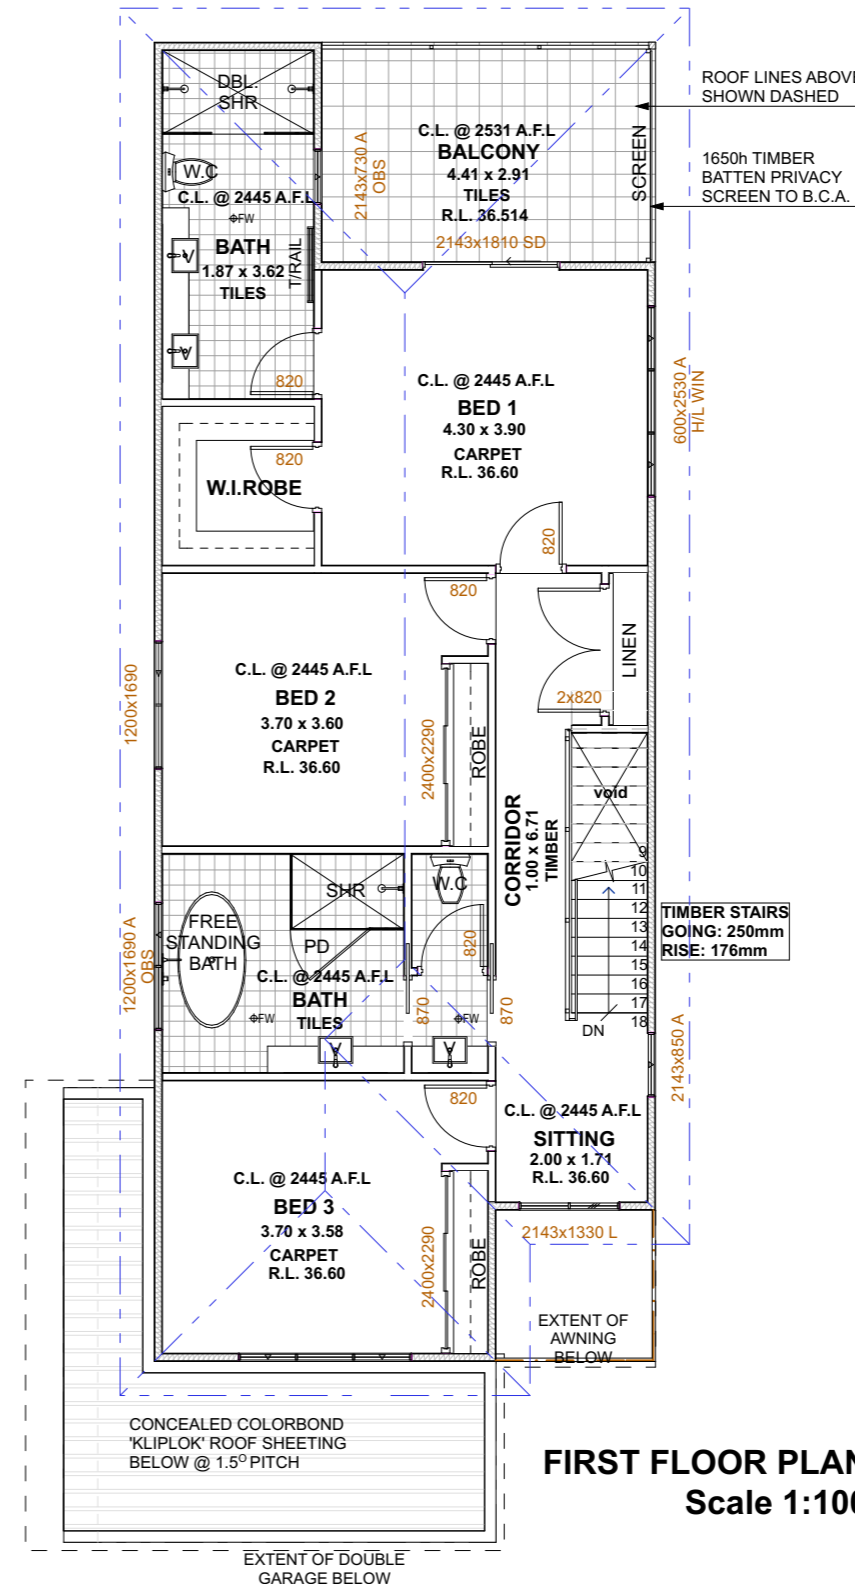

Schlager Homes

Double Storey Home
Type E

Prices from
\$322,478.00

SCHLAGER HOMES BR: 101285
HOMES WITH A DIFFERENCE
LOWES AFFILIATED COMPANY

Schlager Homes

Double Storey Home Type E

SCHLAGER HOMES BR: 101285
HOMES WITH A DIFFERENCE

| BUILDING AREAS | |
|-----------------------------|-----------------------------|
| GROUND FLOOR AREAS | |
| ALFRESCO | 19.89 |
| GARAGE | 38.69 |
| GROUND LIVING | 74.70 |
| PORCH | 9.50 |
| | 142.78 m² |
| FIRST FLOOR AREAS | |
| BALCONY | 12.81 |
| FIRST LIVING | 98.15 |
| | 110.96 m² |
| TOTAL LIVING AREAS | 172.85 m² |
| TOTAL BUILDING AREAS | 253.74 m² |