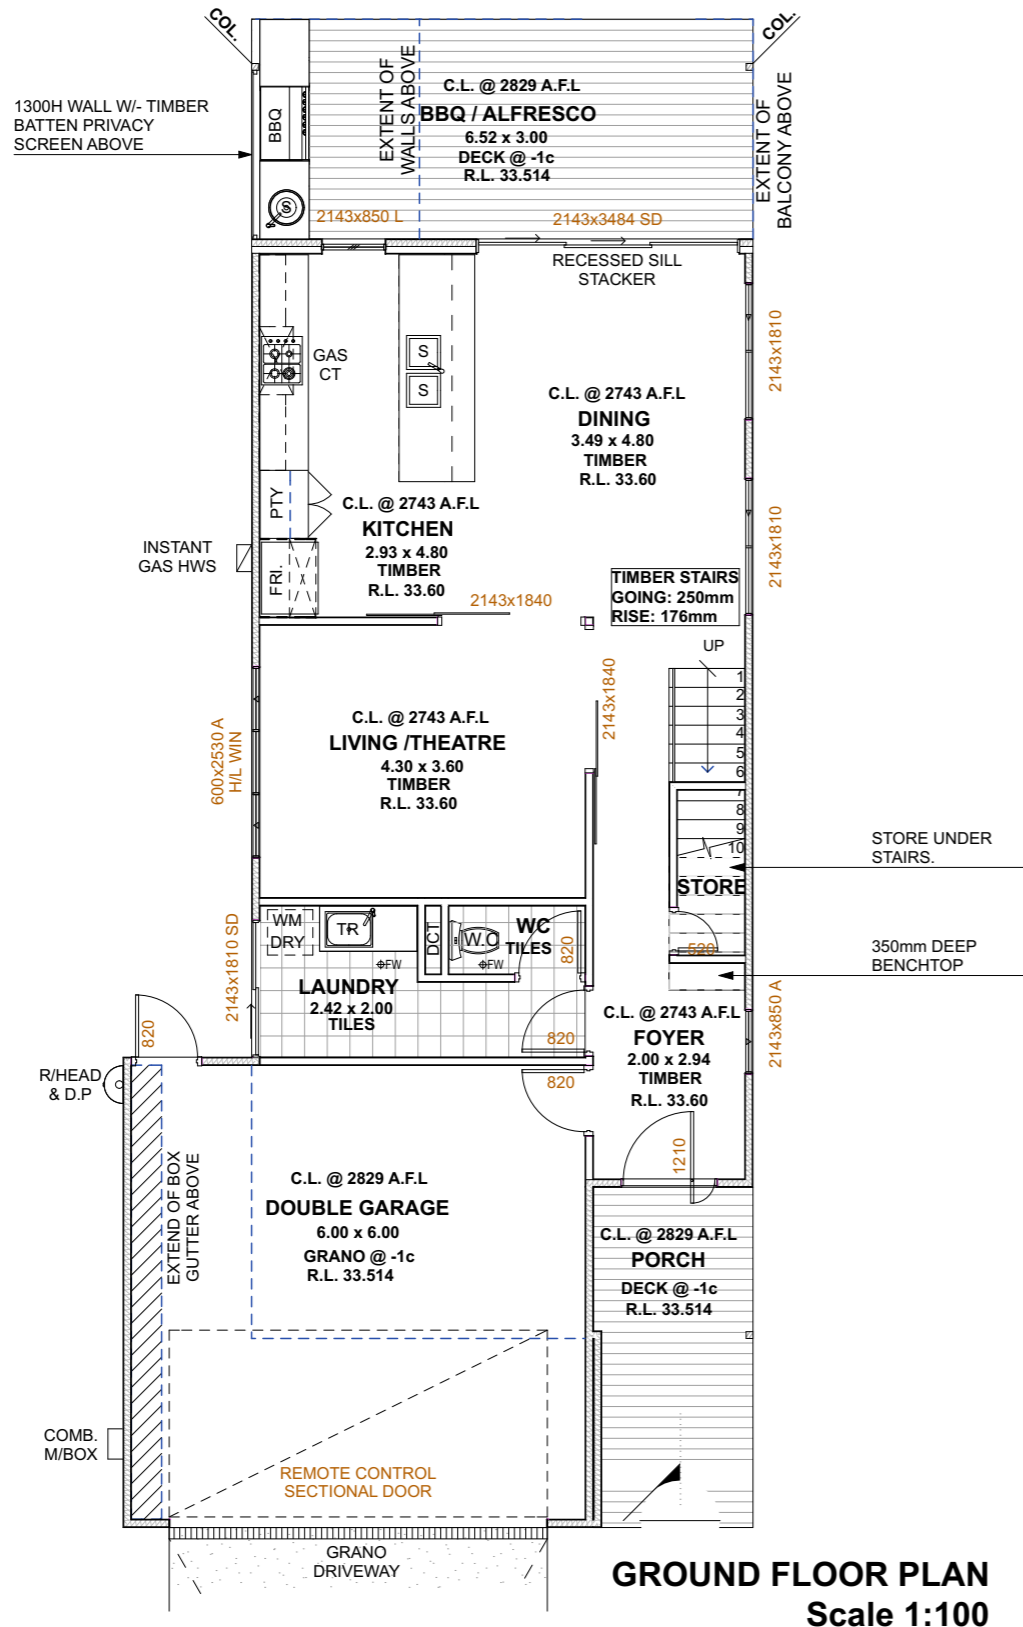

Schlager Homes

Double Storey Home
Type E

Prices from
\$322,478.00

SCHLAGER HOMES BR: 101285
HOMES WITH A DIFFERENCE
LOWES AFFILIATED COMPANY

Schlager Homes

Double Storey Home Type E

SCHLAGER HOMES BR: 101285
HOMES WITH A DIFFERENCE

| BUILDING AREAS | |
|-----------------------------|-----------------------------|
| GROUND FLOOR AREAS | |
| ALFRESCO | 19.89 |
| GARAGE | 38.69 |
| GROUND LIVING | 74.70 |
| PORCH | 9.50 |
| | 142.78 m² |
| FIRST FLOOR AREAS | |
| BALCONY | 12.81 |
| FIRST LIVING | 98.15 |
| | 110.96 m² |
| TOTAL LIVING AREAS | 172.85 m² |
| TOTAL BUILDING AREAS | 253.74 m² |