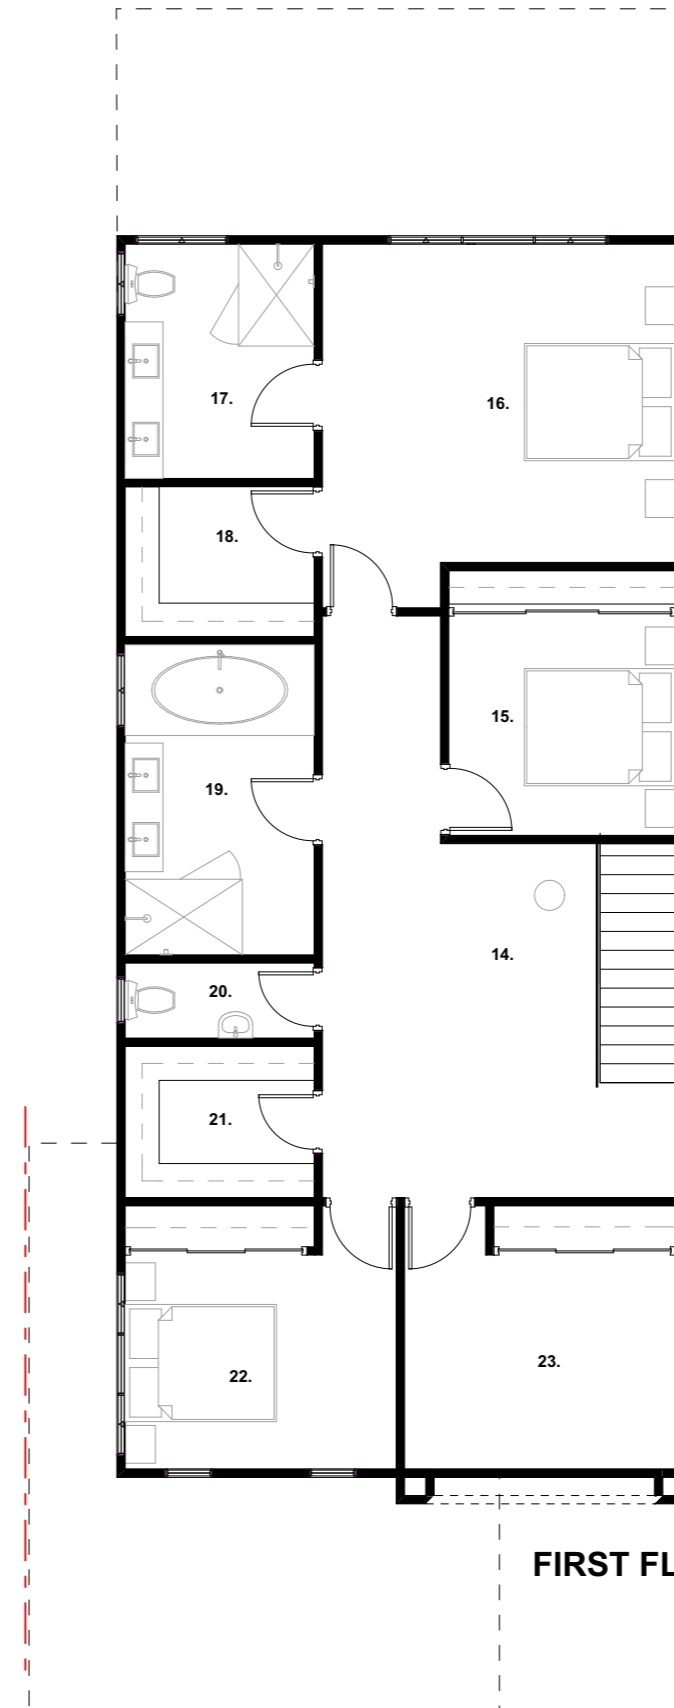

# Schlager Homes

Double Storey Home  
Type F

Prices from  
\$375,221.00

SCHLAGER HOMES BR: 101285  
HOMES WITH A DIFFERENCE  
LOWES WITH A DIFFERENCE

## Double Storey Home

Type F

SCHLAGER HOMES BR: 101285  
HOMES WITH A DIFFERENCE

**GROUND FLOOR PLAN**  
Scale 1:100

**FIRST FLOOR PLAN**  
Scale 1:100

### type F room legend

<i>ground floor</i>	
1. double garage	6.00 X 6.00
2. entry threshold	2.44 X 2.00
3. foyer	1.20 X 2.10
4. powder	3.70 X 3.50
5. store	2.35 X 1.20
6. laundry	4.85 X 2.10
7. theater	3.70 X 3.50
8. stairs store	1.00 X 2.50
9. scullery	3.70 X 2.00
10. living	3.49 X 2.90
11. kitchen	2.50 X 4.80
12. dining	3.90 X 4.80
13. alfresco	7.50 X 2.90

<i>first floor</i>	
14. sitting	3.67 X 4.70
15. bed 2	3.00 X 2.90
16. bed 1	4.67 X 4.21
17. ensuite	2.50 X 3.10
18. w.i.robe	2.50 X 2.00
19. bath	2.50 X 4.00
20. powder	2.50 X 1.00
21. linen	2.50 X 2.00
22. bed 3	3.60 X 2.85
23. activity	3.60 X 2.85