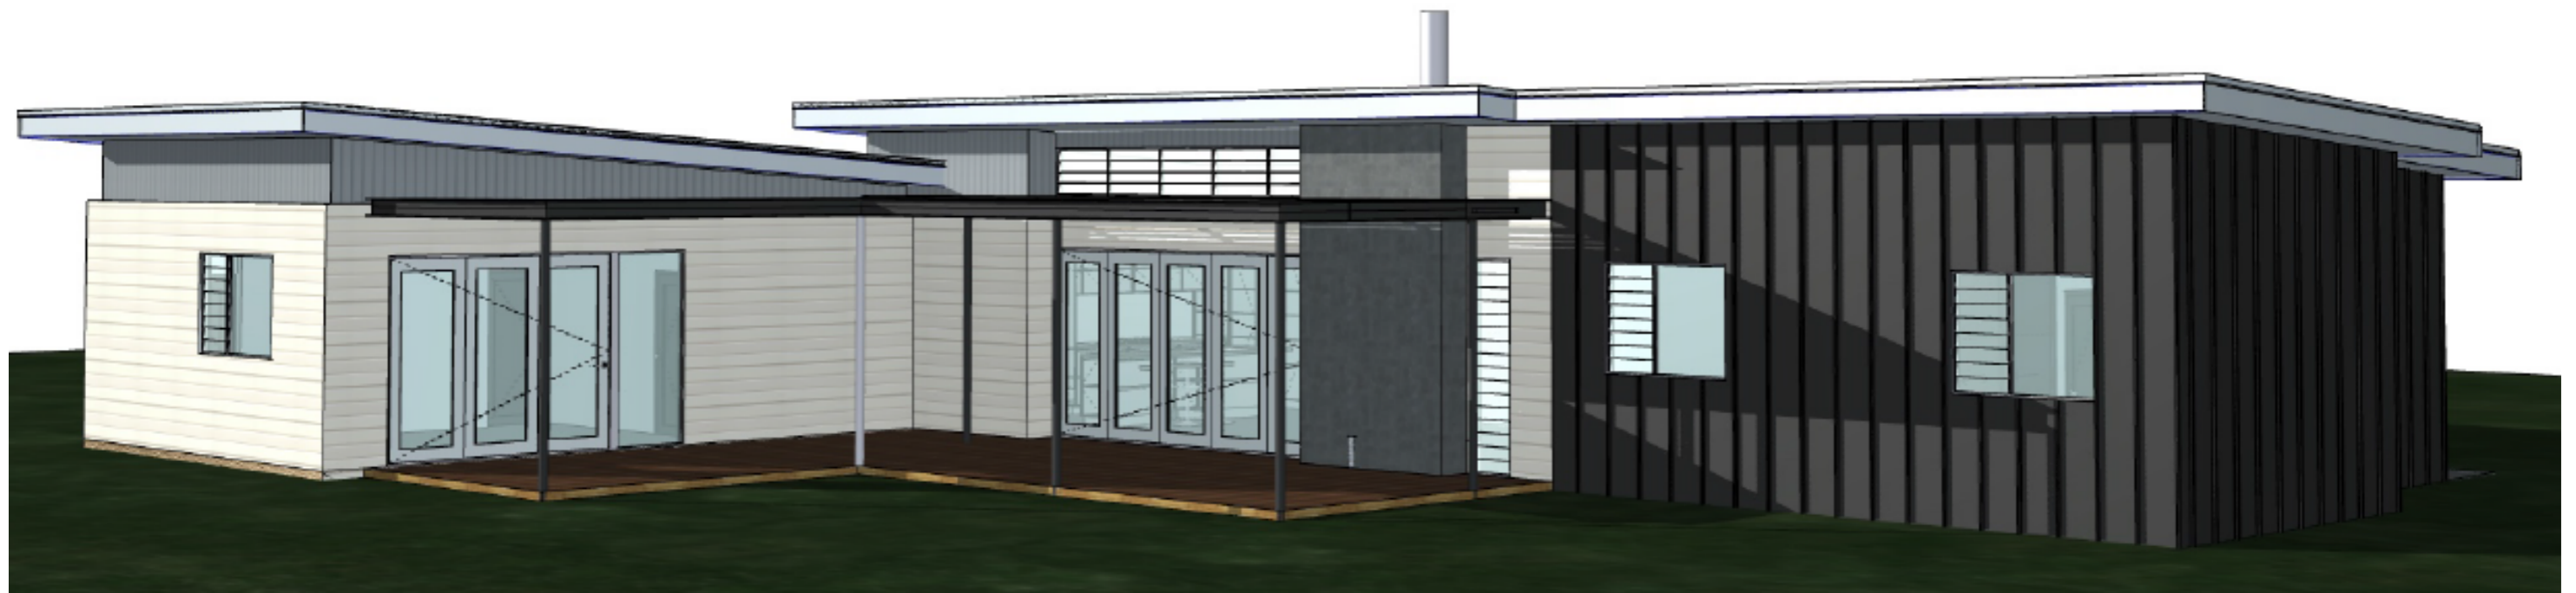

Schlager Homes

Single Storey Home
Type M

SCHLAGER HOMES BR: 101285
HOMES WITH A DIFFERENCE
LOWES MULTIPLY DIFFERENCE

Prices from
\$322,272.00

Schlager Homes

Single Storey Home

Type M

SCHLAGER HOMES BR: 101285
HOMES WITH A DIFFERENCE

BUILDING AREAS	
DECK	57.96
GARAGE	48.63
LIVING	184.98
TOTAL	291.57 m²

FLOOR PLAN
Scale 1:100