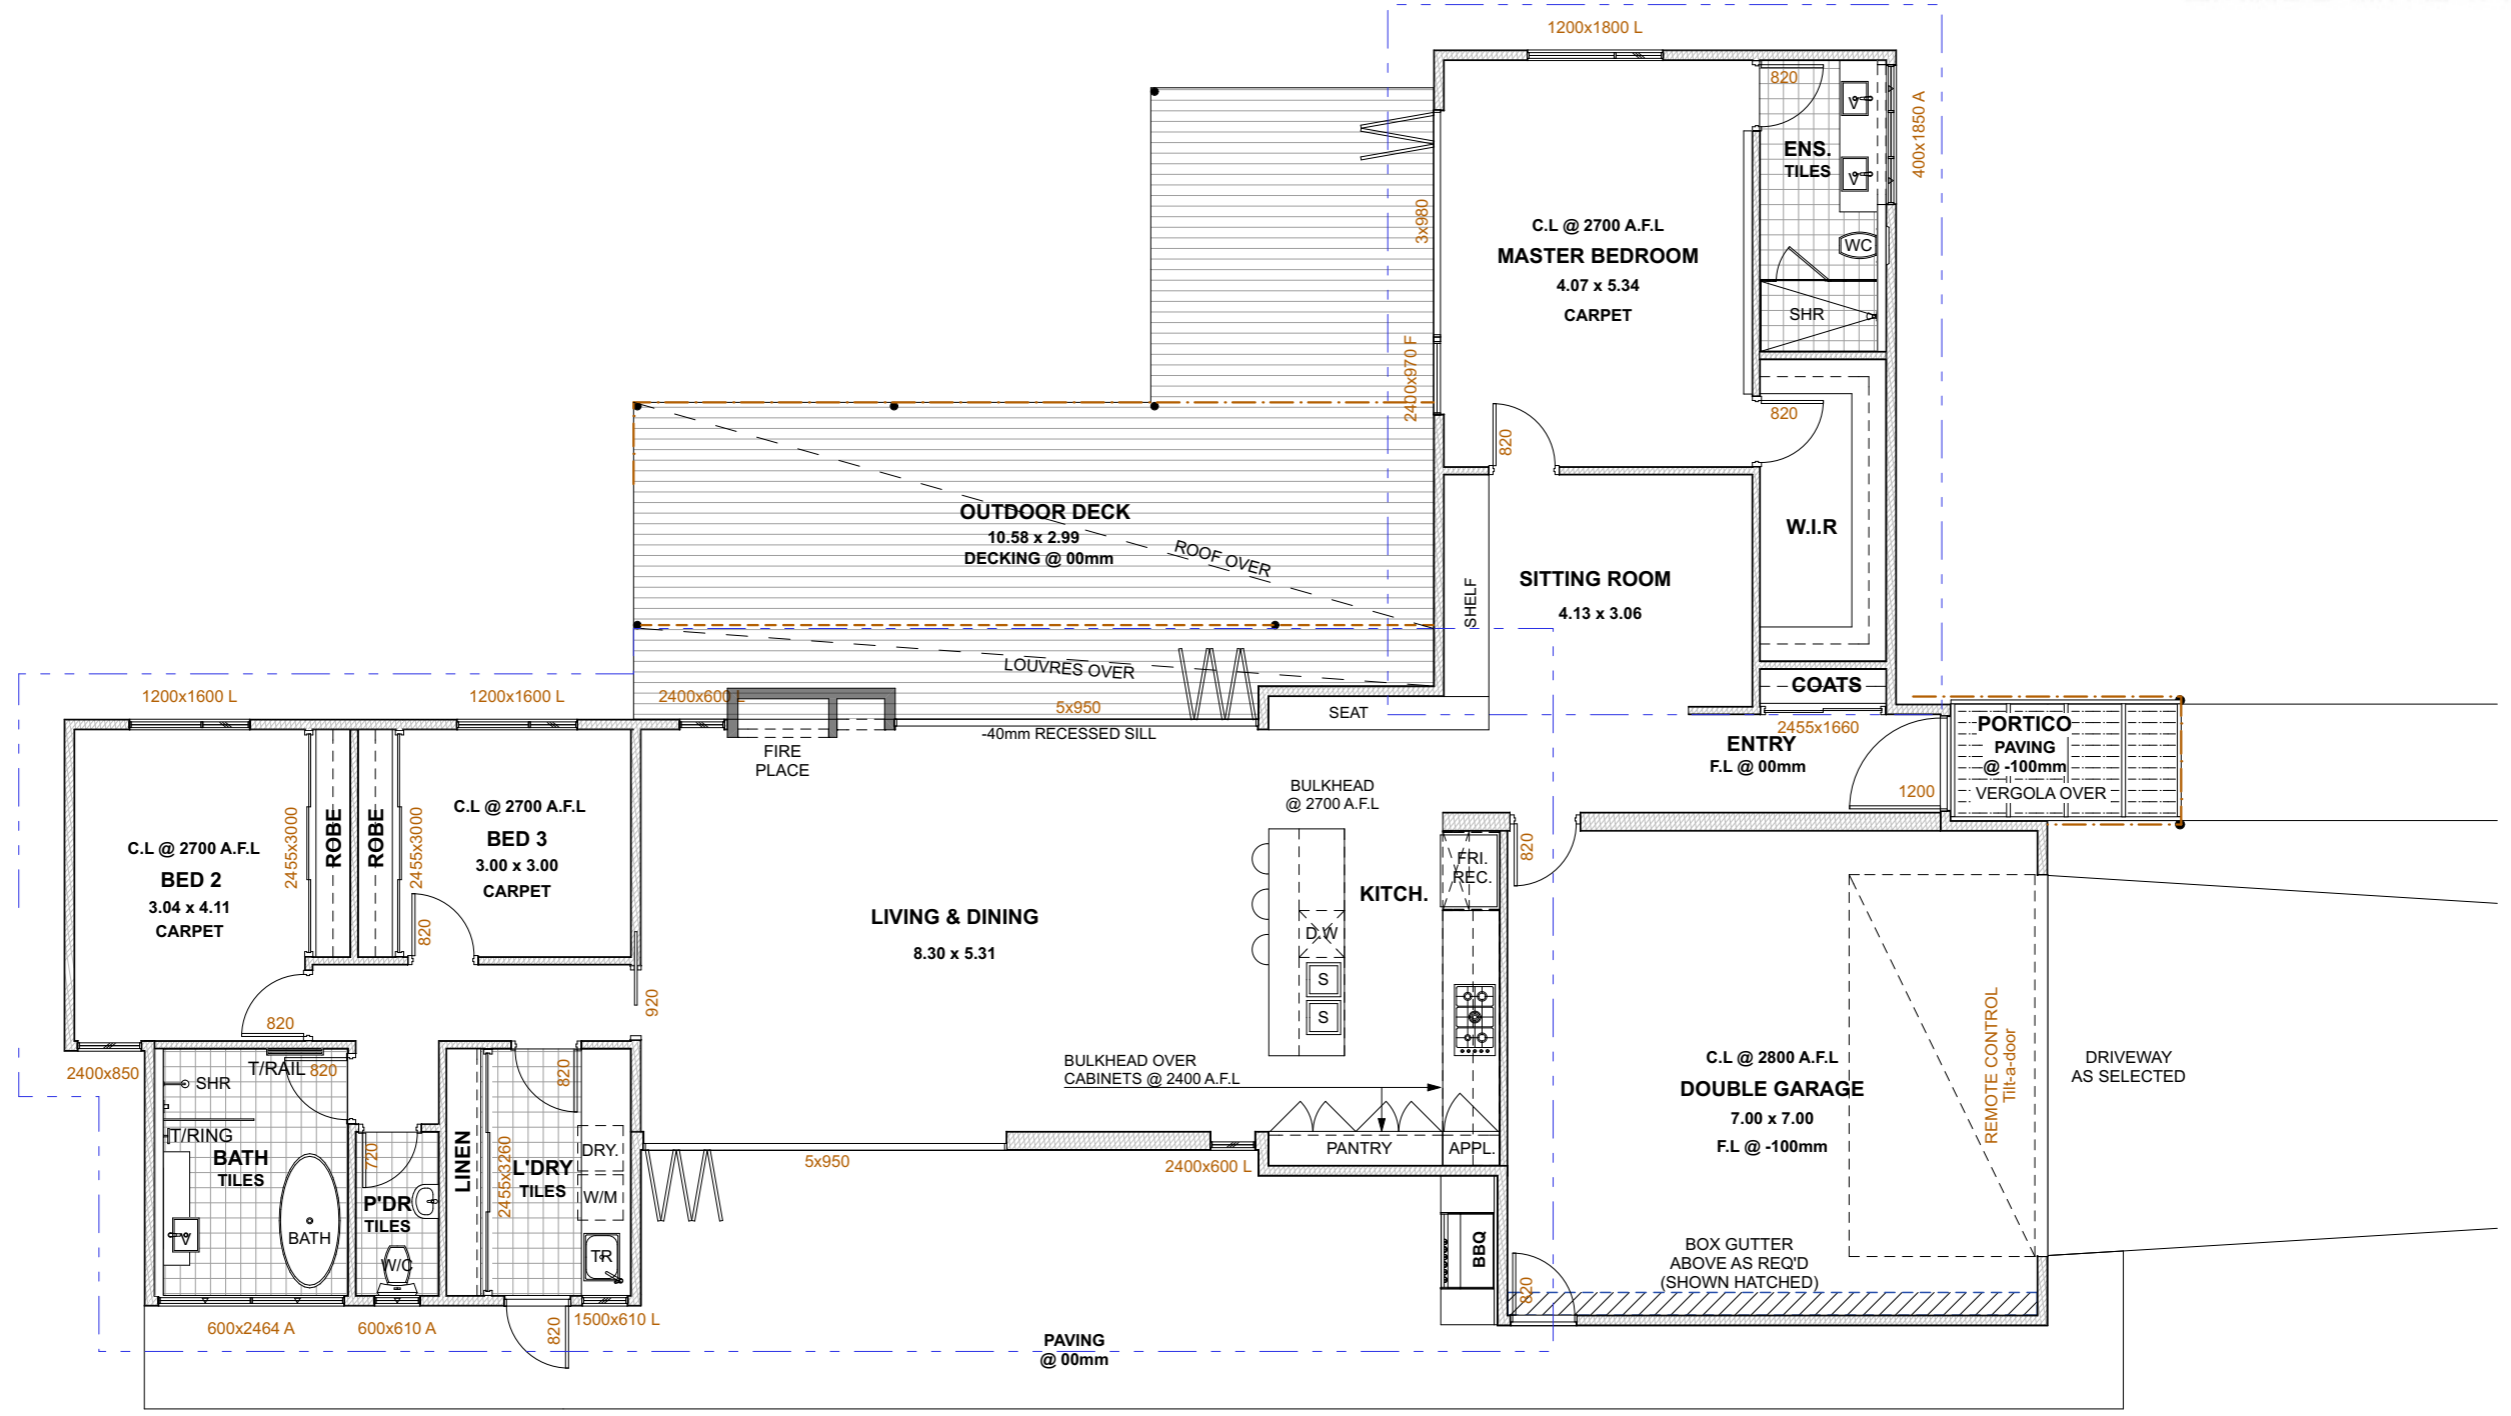

Schlager Homes

Single Storey Home
Type M

SCHLAGER HOMES BR: 101285
HOMES WITH A DIFFERENCE
LOWES MULTIPLY DIFFERENCE

Prices from
\$322,272.00

Schlager Homes

Single Storey Home

Type M

SCHLAGER HOMES BR: 101285
HOMES WITH A DIFFERENCE

BUILDING AREAS	
DECK	57.96
GARAGE	48.63
LIVING	184.98
TOTAL	291.57 m²

FLOOR PLAN
Scale 1:100