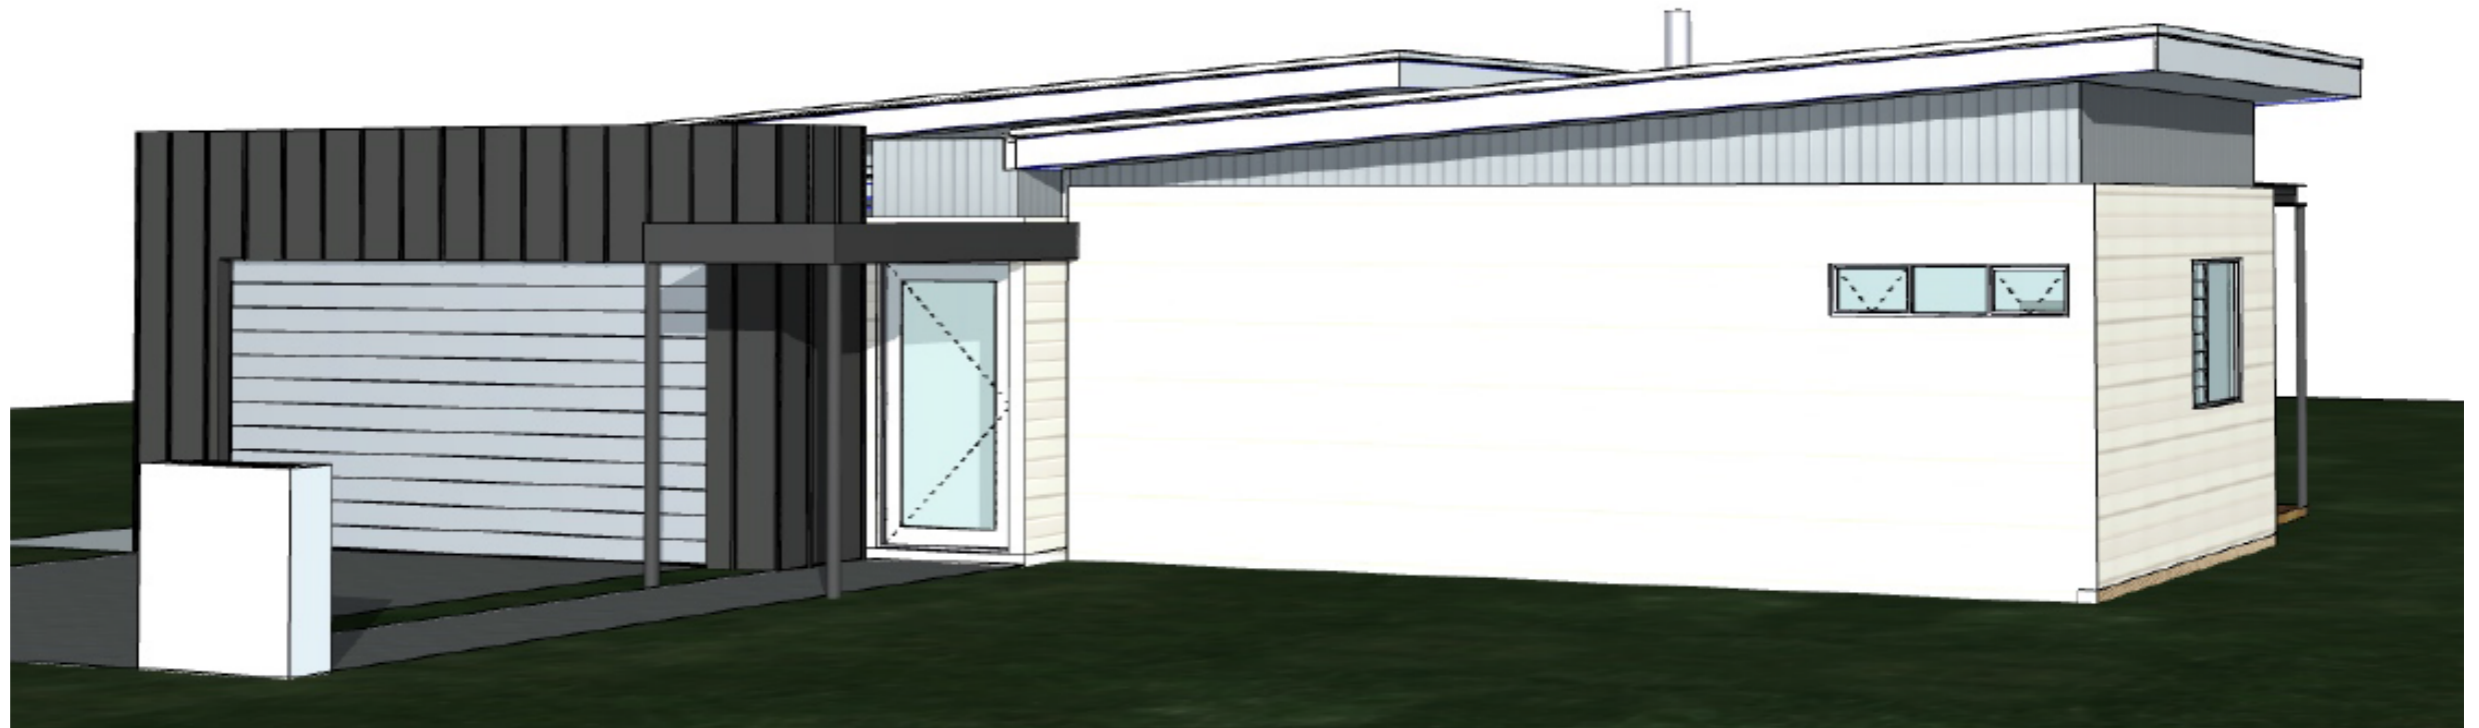

Schlager Homes

Single Storey Home
Type M

SCHLAGER HOMES BR: 101285
HOMES WITH A DIFFERENCE
LOWES MULTIPLY DIFFERENCE

Prices from
\$322,272.00

Schlager Homes

Single Storey Home

Type M

SCHLAGER HOMES BR: 101285
HOMES WITH A DIFFERENCE

BUILDING AREAS	
DECK	57.96
GARAGE	48.63
LIVING	184.98
TOTAL	291.57 m²

FLOOR PLAN
Scale 1:100