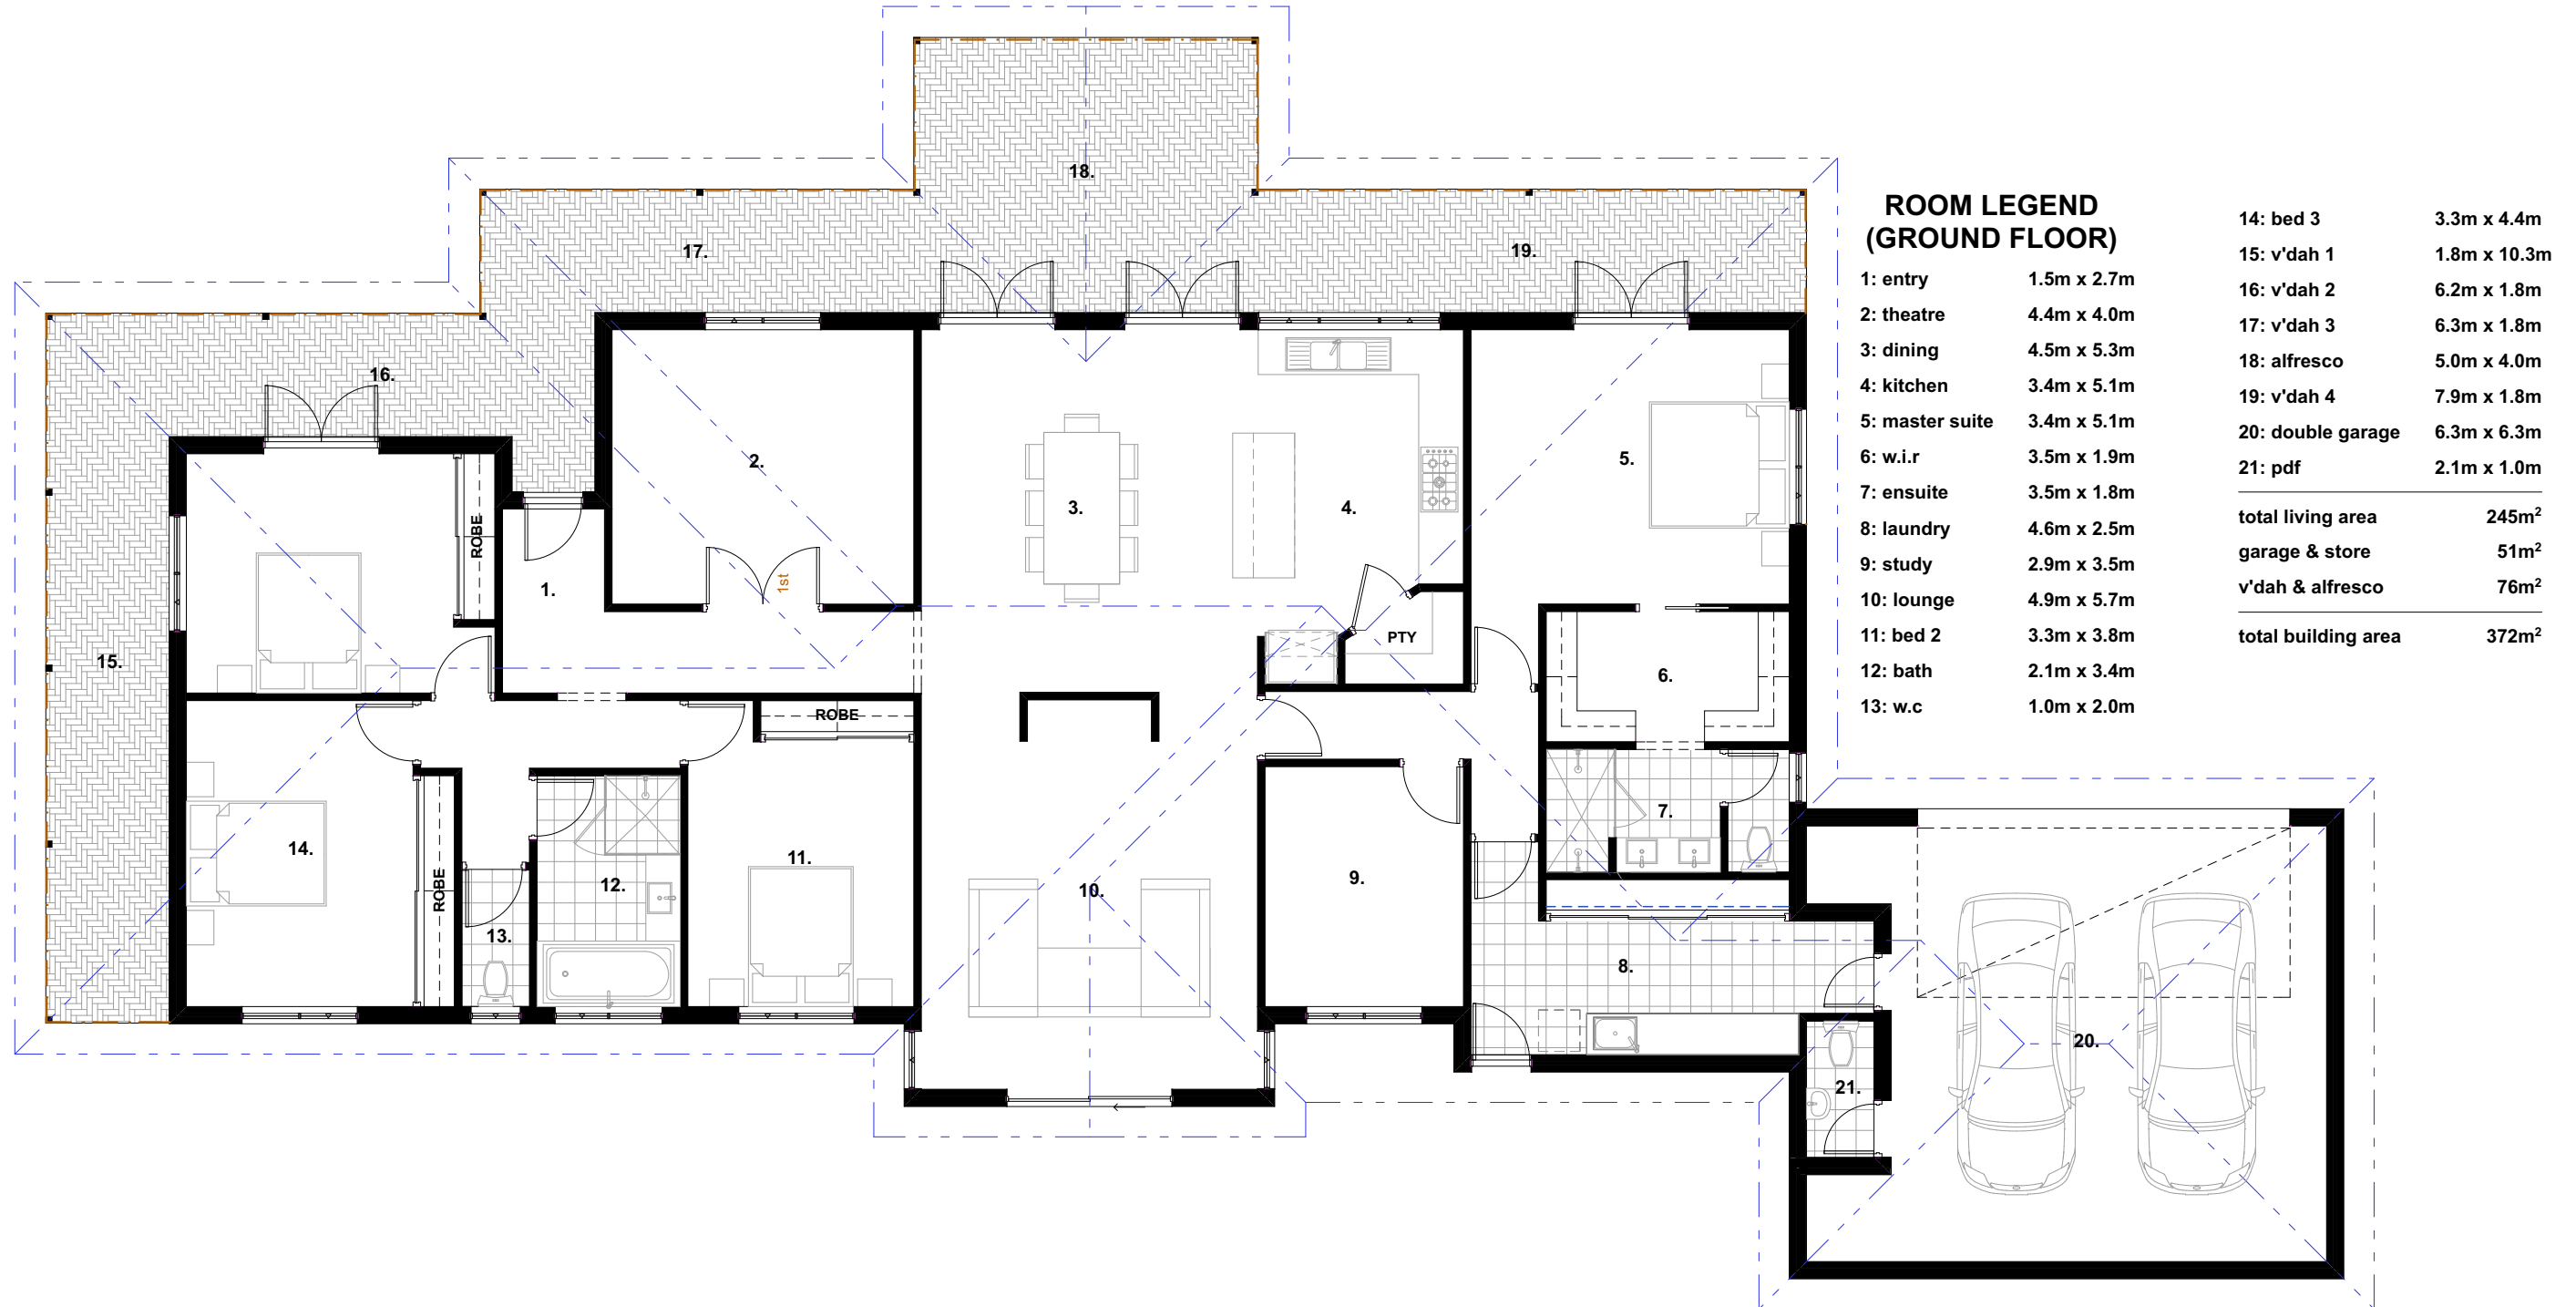

# Schlager Homes

Single Storey Home  
Type N

SCHLAGER HOMES BR: 101285  
HOMES WITH A DIFFERENCE  
LOWES AFFILIATED BUSINESS

Prices from  
\$397,115.00

# Schlager Homes

## Single Storey Home Type N

SCHLAGER HOMES BR: 101285  
HOMES WITH A DIFFERENCE

**GROUND FLOOR PLAN**  
Scale 1:100