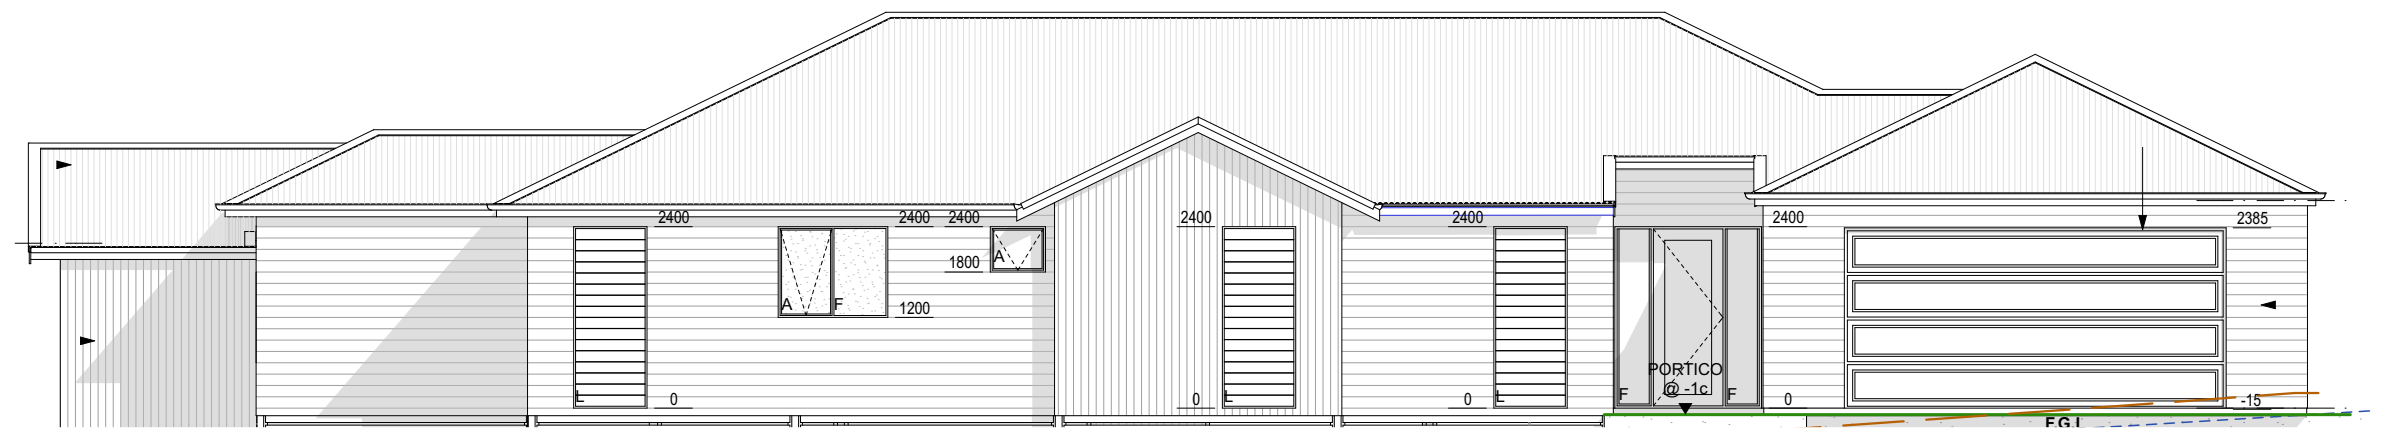

Schlager Homes

Single Storey Home
Type O

SCHLAGER HOMES BR: 101285
HOMES WITH A DIFFERENCE

Prices from
\$379,103.00

Schlager Homes

Single Storey Home

Type O

SCHLAGER HOMES BR: 101285
HOMES WITH A DIFFERENCE

BUILDING AREAS	
GROUND FLOOR AREAS	
ALFRESCO	25.08
COURTYARD	15.68
GARAGE	51.62
GROUND LIVING	200.05
PORTICO	14.31
	306.74 m²
TOTAL LIVING AREAS	200.05 m²
TOTAL BUILDING AREAS	306.74 m²

GROUND FLOOR PLAN
Scale 1:100