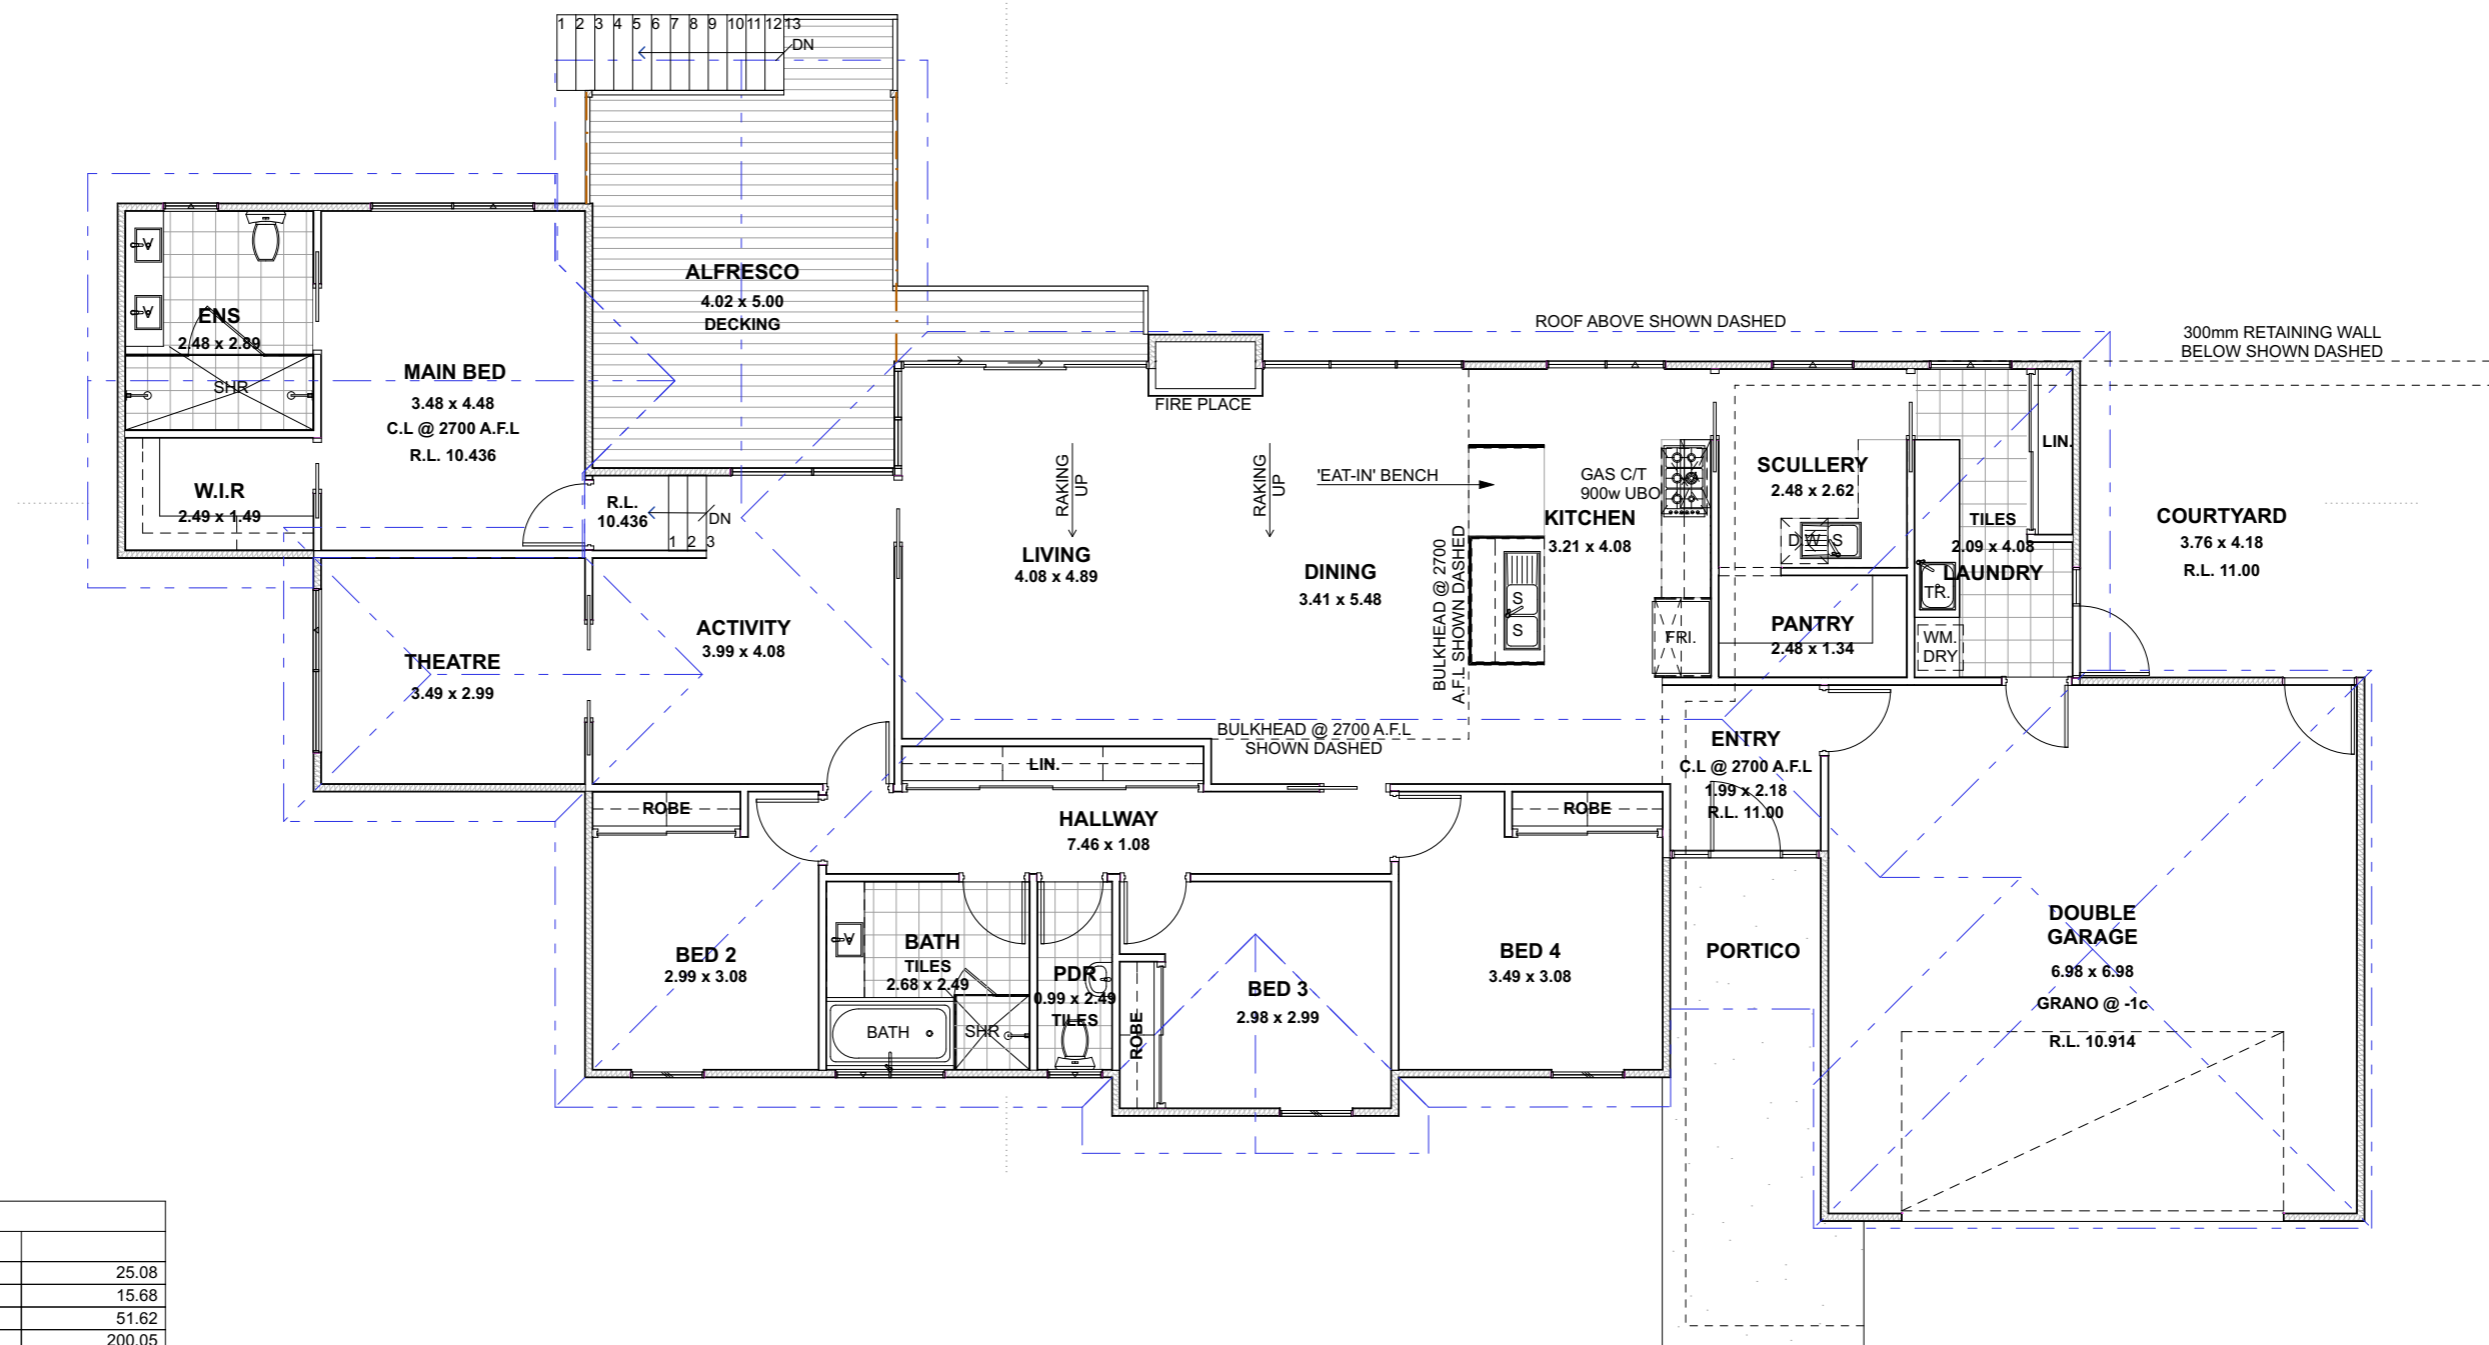

Schlager Homes

Single Storey Home
Type O

SCHLAGER HOMES BR: 101285
HOMES WITH A DIFFERENCE

Prices from
\$379,103.00

Schlager Homes

Single Storey Home

Type O

SCHLAGER HOMES BR: 101285
HOMES WITH A DIFFERENCE

BUILDING AREAS	
GROUND FLOOR AREAS	
ALFRESCO	25.08
COURTYARD	15.68
GARAGE	51.62
GROUND LIVING	200.05
PORTICO	14.31
	306.74 m²
TOTAL LIVING AREAS	200.05 m²
TOTAL BUILDING AREAS	306.74 m²

GROUND FLOOR PLAN
Scale 1:100